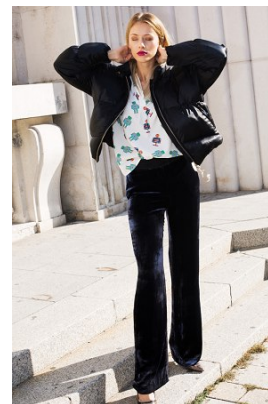

[www.stellamodels.com](http://www.stellamodels.com)

—  
STELLA  
MODELS  
×

HEIGHT	BUST	DRESS	WAIST	HIPS	SHOES	HAIR	EYES
177	87	36	63	89	40	DARK BLONDE	GREEN/BROWN