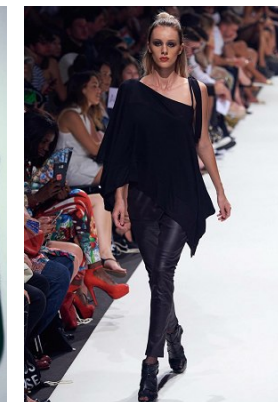

www.stellamodels.com

—
STELLA
MODELS
×

HEIGHT	BUST	DRESS	WAIST	HIPS	SHOES	HAIR	EYES
177	84	36	63	91	40	DARK BLONDE	GREEN/BROWN