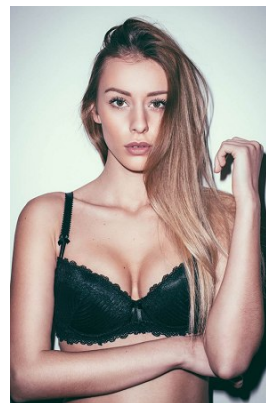

www.stellamodels.com

—
STELLA
MODELS
×

HEIGHT	BUST	DRESS	WAIST	HIPS	SHOES	HAIR	EYES
177	87	36	63	89	40	DARK BLONDE	GREEN/BROWN