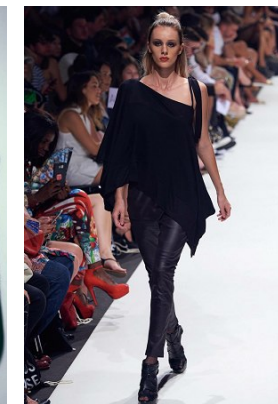

[www.stellamodels.com](http://www.stellamodels.com)

—  
STELLA  
MODELS  
×

HEIGHT	BUST	DRESS	WAIST	HIPS	SHOES	HAIR	EYES
177	87	36	63	89	40	DARK BLONDE	GREEN/BROWN