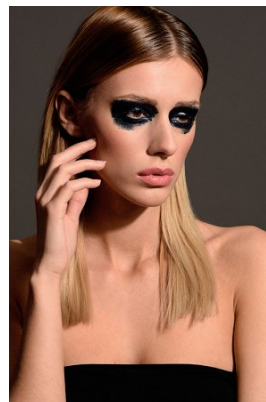

[www.stellamodels.com](http://www.stellamodels.com)

—  
STELLA  
MODELS  
×

HEIGHT	BUST	DRESS	WAIST	HIPS	SHOES	HAIR	EYES
177	87	36	63	89	40	DARK BLONDE	GREEN/BROWN