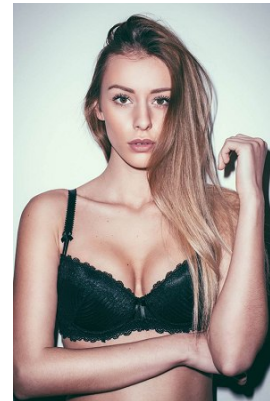

www.stellamodels.com

—
STELLA
MODELS
×

HEIGHT	BUST	DRESS	WAIST	HIPS	SHOES	HAIR	EYES
177	87	36	63	89	40	DARK BLONDE	GREEN/BROWN