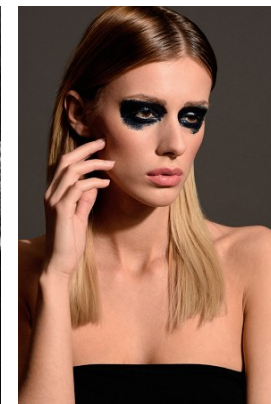

www.stellamodels.com

—
STELLA
MODELS
×

HEIGHT	BUST	DRESS	WAIST	HIPS	SHOES	HAIR	EYES
177	87	36	63	89	40	DARK BLONDE	GREEN/BROWN