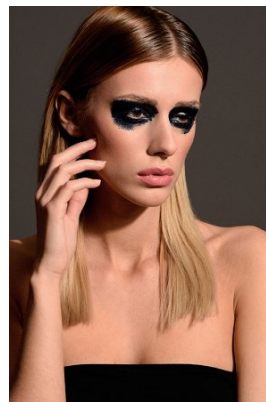

www.stellamodels.com

—
STELLA
MODELS
×

HEIGHT	BUST	DRESS	WAIST	HIPS	SHOES	HAIR	EYES
177	87	36	63	89	40	DARK BLONDE	GREEN/BROWN