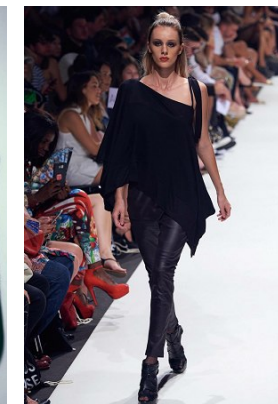

www.stellamodels.com

—
STELLA
MODELS
×

HEIGHT	BUST	DRESS	WAIST	HIPS	SHOES	HAIR	EYES
177	87	36	63	89	40	DARK BLONDE	GREEN/BROWN