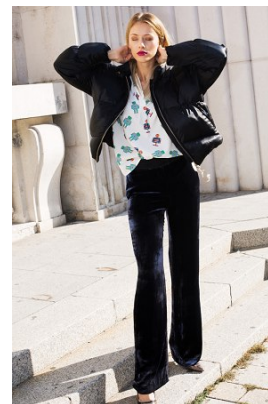

www.stellamodels.com

—
STELLA
MODELS
×

HEIGHT	BUST	DRESS	WAIST	HIPS	SHOES	HAIR	EYES
177	87	36	63	89	40	DARK BLONDE	GREEN/BROWN