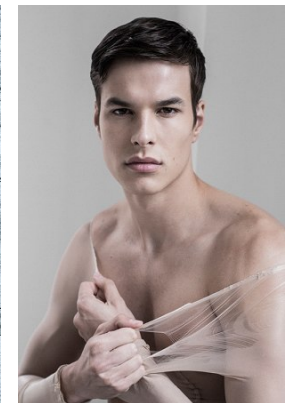

www.stellamodels.com

—
STELLA
MODELS
×

HEIGHT	CHEST	WAIST	SHOES	HAIR	EYES
189	95	79	44	LIGHT BROWN	BROWN