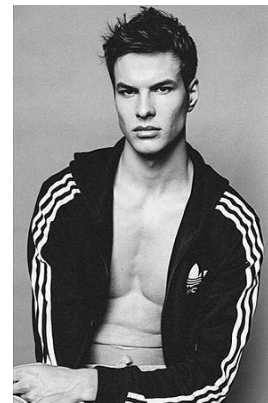

www.stellamodels.com

—
STELLA
MODELS
×

HEIGHT	CHEST	WAIST	SHOES	HAIR	EYES
189	95	79	44	LIGHT BROWN	BROWN