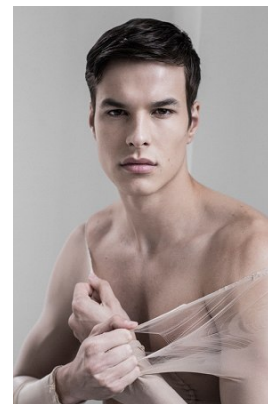

www.stellamodels.com

—
STELLA
MODELS
×

HEIGHT	CHEST	WAIST	SHOES	HAIR	EYES
189	95	79	44	LIGHT BROWN	BROWN