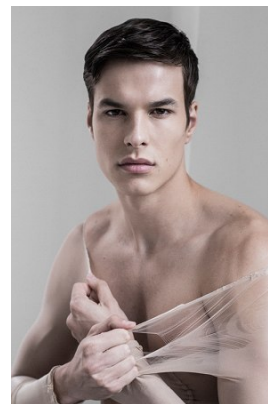

www.stellamodels.com

—
STELLA
MODELS
×

HEIGHT	CHEST	WAIST	SHOES	HAIR	EYES
189	95	79	44	LIGHT BROWN	BROWN