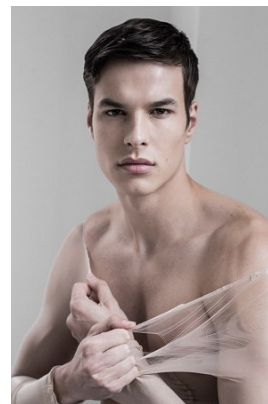

[www.stellamodels.com](http://www.stellamodels.com)

—  
STELLA  
MODELS  
×

HEIGHT	CHEST	WAIST	SHOES	HAIR	EYES
189	95	79	44	LIGHT BROWN	BROWN