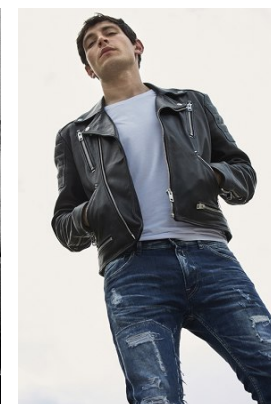

[www.stellamodels.com](http://www.stellamodels.com)

—  
STELLA  
MODELS  
×

HEIGHT  
186

SHOES  
45

HAIR  
BROWN

EYES  
BROWN