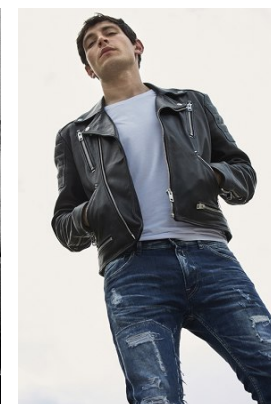

www.stellamodels.com

—
STELLA
MODELS
×

HEIGHT
186

SHOES
45

HAIR
BROWN

EYES
BROWN