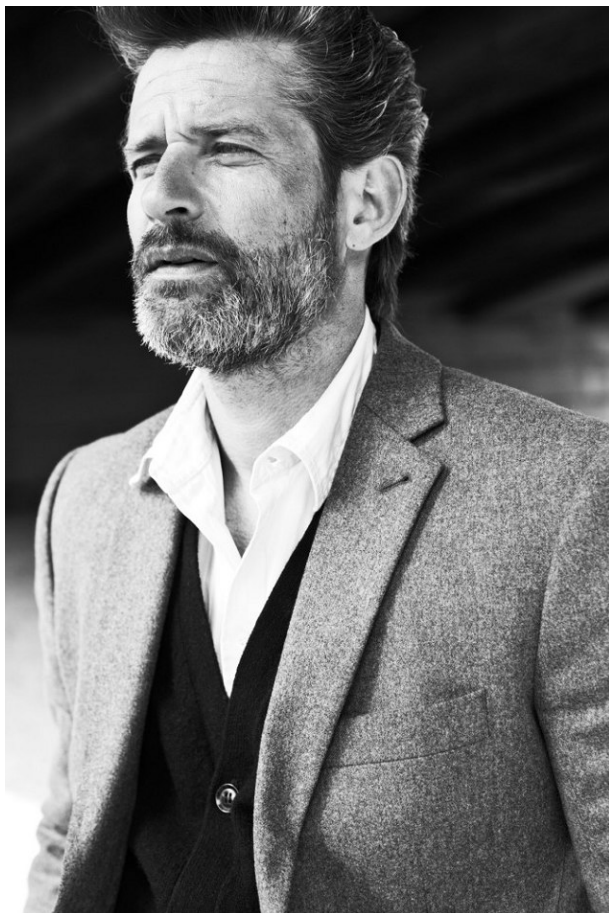

VIRGIL HENRY

T: +43 1 586 90 27

office@stellamodels.com

www.stellamodels.com

—
STELLA
MODELS
×