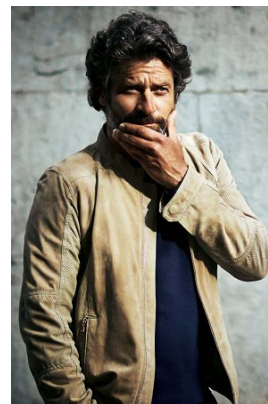

www.stellamodels.com

—
STELLA
MODELS
×

HEIGHT	CHEST	WAIST	SHOES	HAIR	EYES
185	105	90	43	GREY	BLUE