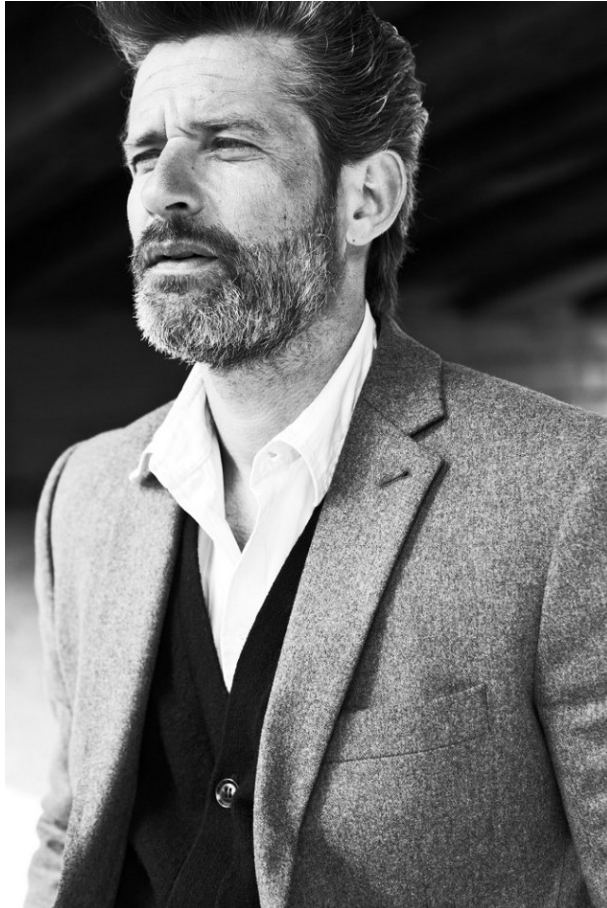

VIRGIL HENRY

T: +43 1 586 90 27

office@stellamodels.com

www.stellamodels.com

—
**STELLA
MODELS**
×