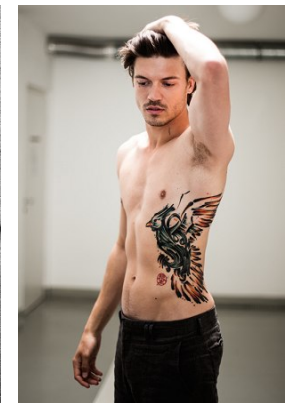

www.stellamodels.com

—
**STELLA
MODELS**
×

HEIGHT	CHEST	WAIST	SHOES	HAIR	EYES
187	88	78	45	BROWN	BLUE