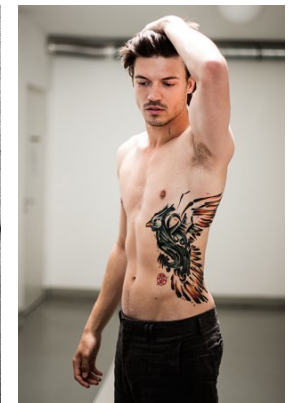

www.stellamodels.com

—
**STELLA
MODELS**
×

HEIGHT	CHEST	WAIST	SHOES	HAIR	EYES
187	88	78	45	BROWN	BLUE