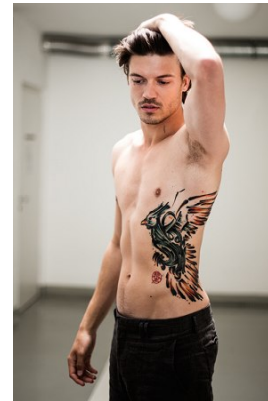

www.stellamodels.com

—
STELLA
MODELS
×

HEIGHT
187

CHEST
92

WAIST
80

SHOES
45

HAIR
BROWN

EYES
BLUE