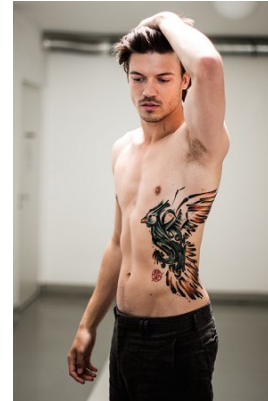

www.stellamodels.com

—
**STELLA
MODELS**
×

HEIGHT
187

CHEST
92

WAIST
80

SHOES
45

HAIR
BROWN

EYES
BLUE