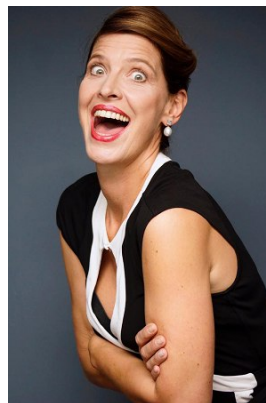

www.stellamodels.com

—
STELLA
MODELS
×

HEIGHT	BUST	DRESS	WAIST	HIPS	SHOES	HAIR	EYES
179	99	42	82	112	41	LIGHT BROWN	GREEN/BROWN