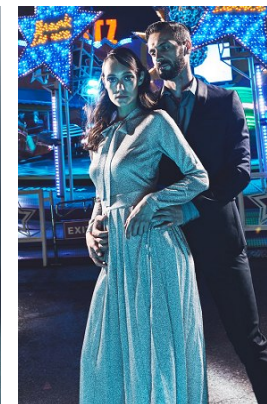

www.stellamodels.com

—
STELLA
MODELS
×

HEIGHT	CHEST	WAIST	SHOES	HAIR	EYES
189	102	78	44	GREY-BLACK	BLUE