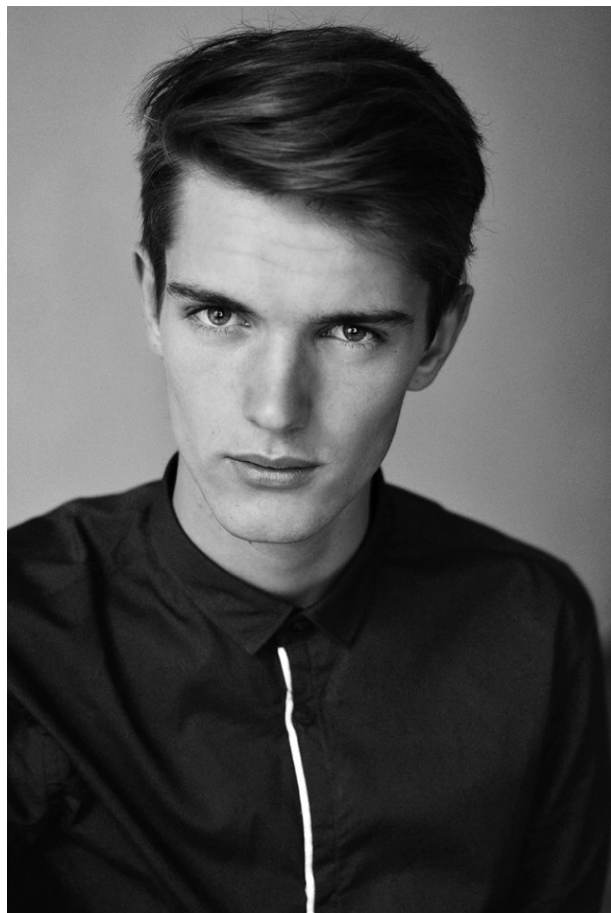

ROMAN NOVÁK

T: +43 1 586 90 27

office@stellamodels.com

www.stellamodels.com

—
STELLA
MODELS
×