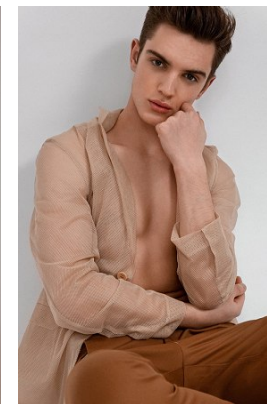

[www.stellamodels.com](http://www.stellamodels.com)

—  
STELLA  
MODELS  
×

HEIGHT	BUST	WAIST	SHOES	HAIR	EYES
186	96	70	44	BROWN	GREEN