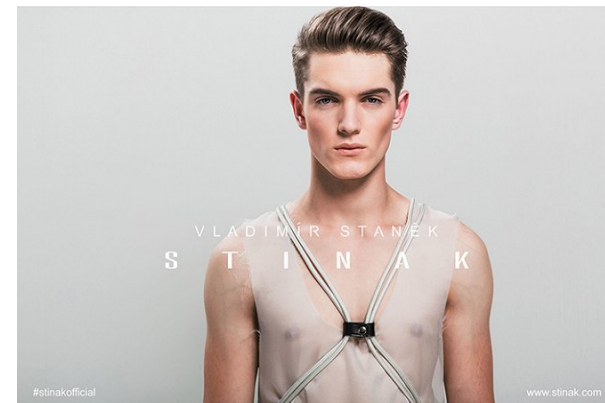

[www.stellamodels.com](http://www.stellamodels.com)

—  
STELLA  
MODELS  
×

HEIGHT	BUST	WAIST	SHOES	HAIR	EYES
186	96	70	44	BROWN	GREEN