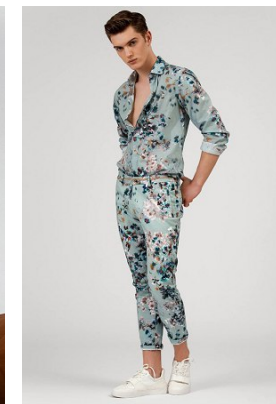

www.stellamodels.com

—
STELLA
MODELS
×

HEIGHT	BUST	WAIST	SHOES	HAIR	EYES
186	96	70	44	BROWN	GREEN