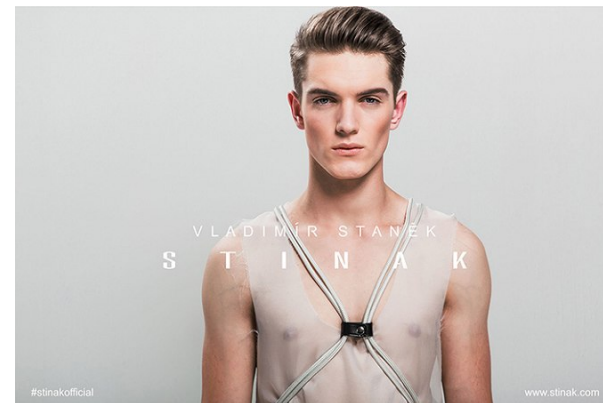

www.stellamodels.com

—
STELLA
MODELS
×

HEIGHT	BUST	WAIST	SHOES	HAIR	EYES
186	96	70	44	BROWN	GREEN