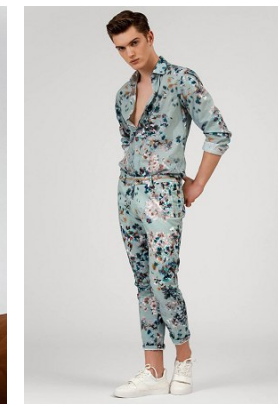

[www.stellamodels.com](http://www.stellamodels.com)

—  
STELLA  
MODELS  
×

HEIGHT	BUST	WAIST	SHOES	HAIR	EYES
186	96	70	44	BROWN	GREEN