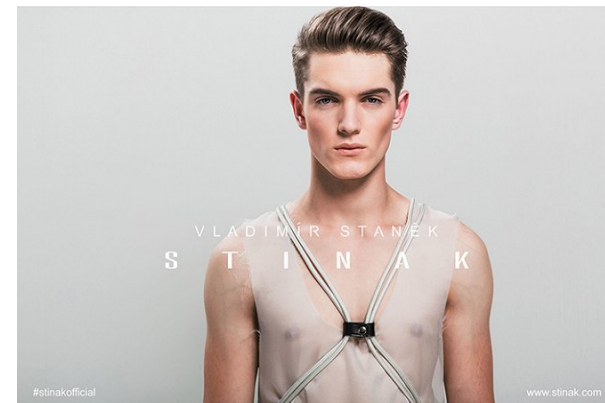

www.stellamodels.com

—
STELLA
MODELS
×

HEIGHT	BUST	WAIST	SHOES	HAIR	EYES
186	96	70	44	BROWN	GREEN