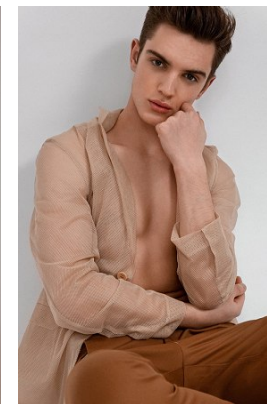

www.stellamodels.com

—
STELLA
MODELS
×

HEIGHT	BUST	WAIST	SHOES	HAIR	EYES
186	96	70	44	BROWN	GREEN