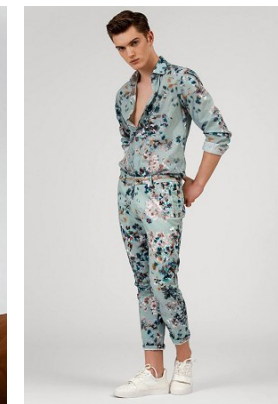

www.stellamodels.com

—
STELLA
MODELS
×

HEIGHT	BUST	WAIST	SHOES	HAIR	EYES
186	96	70	44	BROWN	GREEN