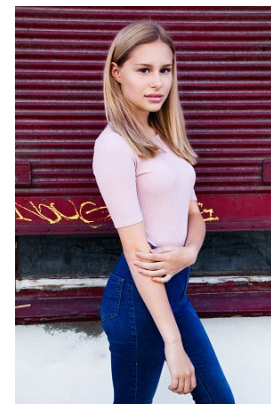

[www.stellamodels.com](http://www.stellamodels.com)

—  
STELLA  
MODELS  
×

|        |      |       |       |      |       |        |      |
|--------|------|-------|-------|------|-------|--------|------|
| HEIGHT | BUST | DRESS | WAIST | HIPS | SHOES | HAIR   | EYES |
| 172    | 92   | 32-34 | 64    | 93   | 40    | BLONDE | BLUE |