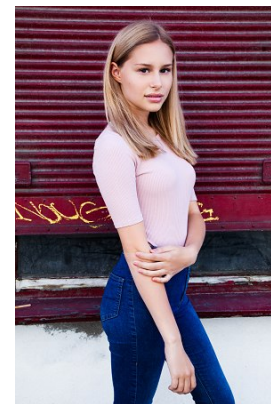

[www.stellamodels.com](http://www.stellamodels.com)

—  
STELLA  
MODELS  
×

HEIGHT	BUST	DRESS	WAIST	HIPS	SHOES	HAIR	EYES
169	86	32-34	65	89	40	BLONDE	BLUE