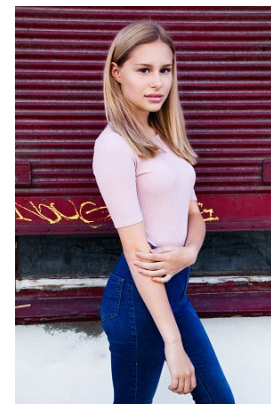

www.stellamodels.com

—
STELLA
MODELS
×

HEIGHT	BUST	DRESS	WAIST	HIPS	SHOES	HAIR	EYES
169	86	32-34	65	89	40	BLONDE	BLUE