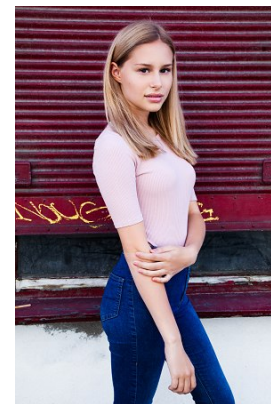

[www.stellamodels.com](http://www.stellamodels.com)

—  
STELLA  
MODELS  
×

HEIGHT	BUST	DRESS	WAIST	HIPS	SHOES	HAIR	EYES
170	86	32-34	65	89	40	BLONDE	BLUE