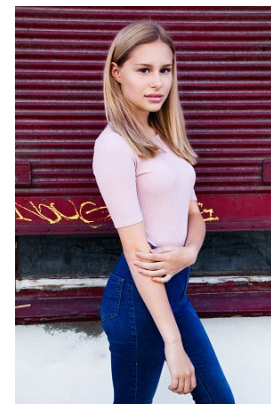

www.stellamodels.com

—
STELLA
MODELS
×

HEIGHT	BUST	DRESS	WAIST	HIPS	SHOES	HAIR	EYES
170	86	32-34	65	89	40	BLONDE	BLUE