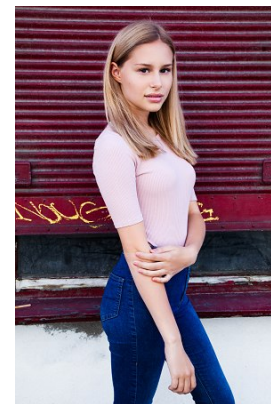

www.stellamodels.com

—
STELLA
MODELS
×

| | | | | | | | |
|--------|------|-------|-------|------|-------|--------|------|
| HEIGHT | BUST | DRESS | WAIST | HIPS | SHOES | HAIR | EYES |
| 170 | 86 | 32-34 | 65 | 89 | 40 | BLONDE | BLUE |