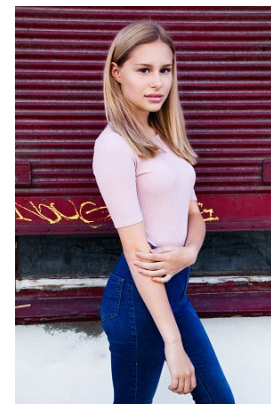

www.stellamodels.com

—
STELLA
MODELS
×

HEIGHT	BUST	DRESS	WAIST	HIPS	SHOES	HAIR	EYES
172	92	32-34	64	93	40	BLONDE	BLUE