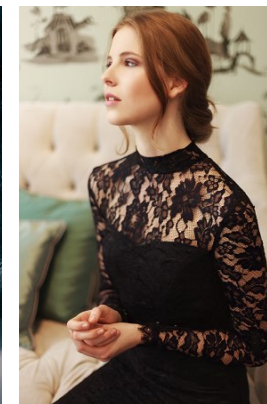

www.stellamodels.com

—
STELLA
MODELS
×

HEIGHT	BUST	DRESS	WAIST	HIPS	SHOES	HAIR	EYES
180	83	36	67	95	38.5	BROWN	BROWN