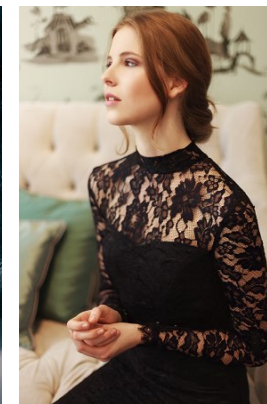

[www.stellamodels.com](http://www.stellamodels.com)

—  
STELLA  
MODELS  
×

HEIGHT	BUST	DRESS	WAIST	HIPS	SHOES	HAIR	EYES
180	83	36	67	95	38.5	BROWN	BROWN