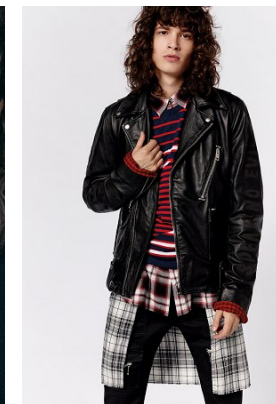

office@stellamodels.com

www.stellamodels.com

HEIGHT	BUST	CHEST	WAIST	SHOES	HAIR	EYES
185	86	86	74	43	BROWN	BROWN