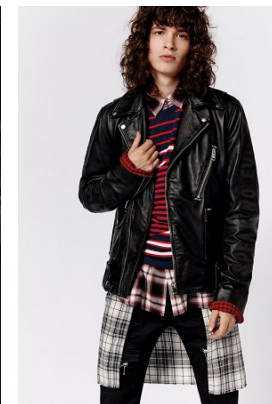

office@stellamodels.com

www.stellamodels.com

HEIGHT	BUST	CHEST	WAIST	SHOES	HAIR	EYES
185	86	86	74	43	BROWN	BROWN