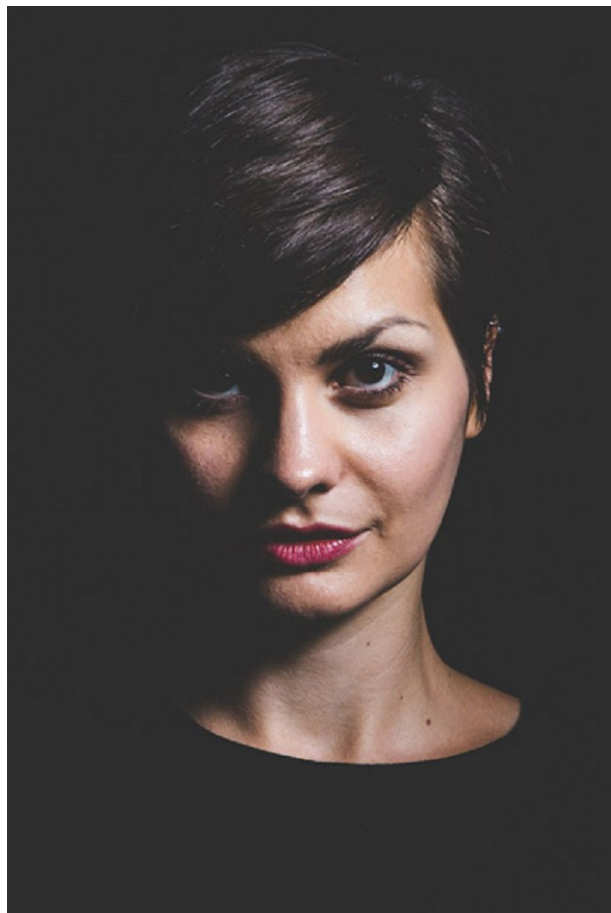

CAROLINE DOCAR

T: +43 1 586 90 27

office@stellamodels.com

www.stellamodels.com

—
STELLA
MODELS
×