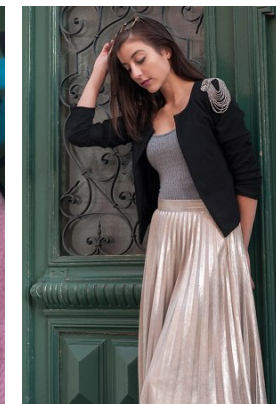

—  
STELLA  
MODELS  
×

[www.stellamodels.com](http://www.stellamodels.com)

HEIGHT	BUST	DRESS	WAIST	HIPS	SHOES	HAIR	EYES
176	85	36	63	92	39.5	BROWN	GREEN/BROWN