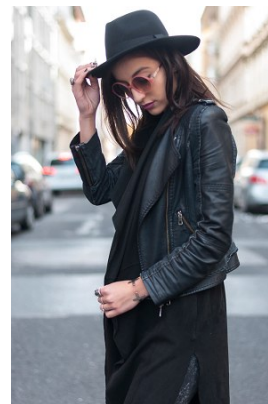

www.stellamodels.com

—
STELLA
MODELS
×

HEIGHT	BUST	DRESS	WAIST	HIPS	SHOES	HAIR	EYES
176	85	36	63	92	39.5	BROWN	GREEN/BROWN