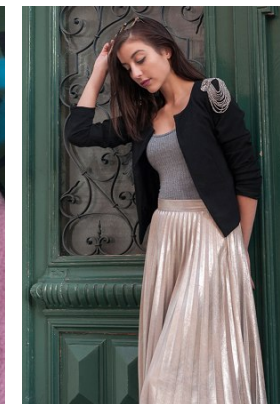

—
STELLA
MODELS
×

www.stellamodels.com

HEIGHT	BUST	DRESS	WAIST	HIPS	SHOES	HAIR	EYES
176	85	36	63	92	39.5	BROWN	GREEN/BROWN