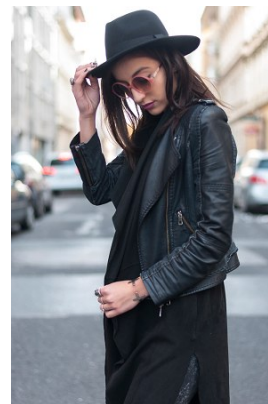

—
STELLA
MODELS
×

www.stellamodels.com

HEIGHT	BUST	DRESS	WAIST	HIPS	SHOES	HAIR	EYES
176	85	36	63	92	39.5	BROWN	GREEN/BROWN