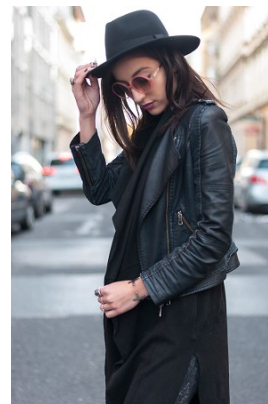

STELLA  
MODELS

[www.stellamodels.com](http://www.stellamodels.com)

HEIGHT	BUST	DRESS	WAIST	HIPS	SHOES	HAIR	EYES
176	85	36	63	92	39.5	BROWN	GREEN/BROWN