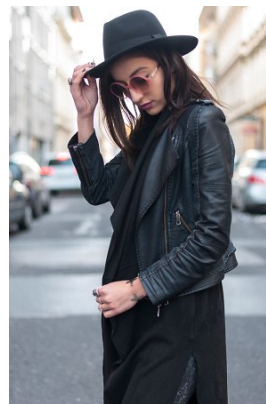

—
STELLA
MODELS
×

www.stellamodels.com

HEIGHT	BUST	DRESS	WAIST	HIPS	SHOES	HAIR	EYES
176	85	36	63	92	39.5	BROWN	GREEN/BROWN