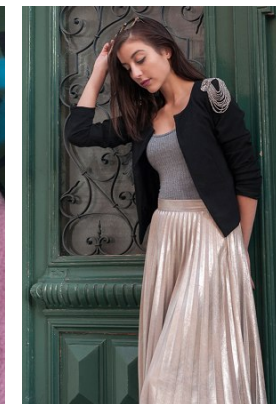

—
STELLA
MODELS
×

www.stellamodels.com

HEIGHT	BUST	DRESS	WAIST	HIPS	SHOES	HAIR	EYES
176	85	36	63	92	39.5	BROWN	GREEN/BROWN