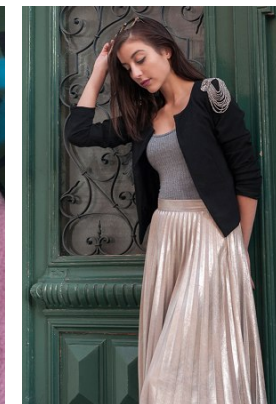

www.stellamodels.com

—
STELLA
MODELS
×

HEIGHT	BUST	DRESS	WAIST	HIPS	SHOES	HAIR	EYES
176	85	36	63	92	39.5	BROWN	GREEN/BROWN