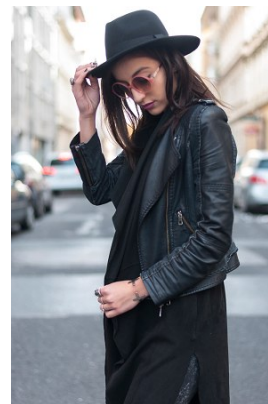

—  
STELLA  
MODELS  
×

[www.stellamodels.com](http://www.stellamodels.com)

HEIGHT	BUST	DRESS	WAIST	HIPS	SHOES	HAIR	EYES
176	85	36	63	92	39.5	BROWN	GREEN/BROWN