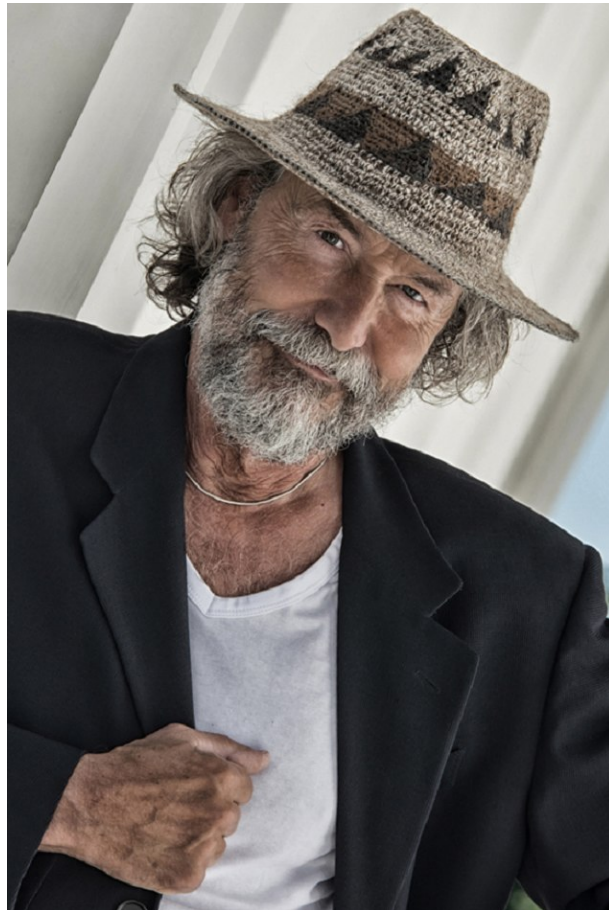

CHRISTIAN SCHREINER

T: +43 1 586 90 27

office@stellamodels.com

www.stellamodels.com

—
**STELLA
MODELS**
×