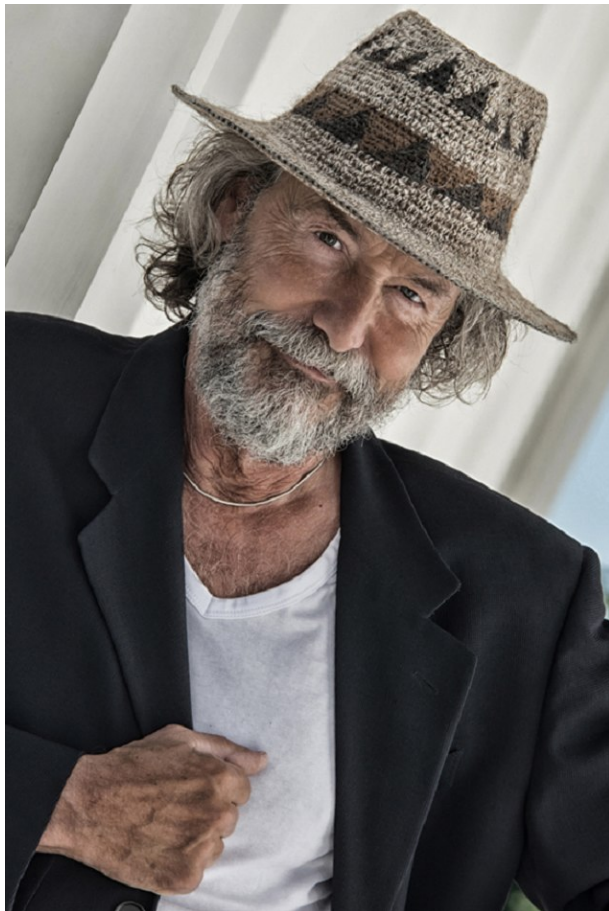

# CHRISTIAN SCHREINER

T: +43 1 586 90 27

*office@stellamodels.com*

[www.stellamodels.com](http://www.stellamodels.com)

—  
STELLA  
MODELS  
×

HEIGHT	CHEST	WAIST	SHOES	HAIR	EYES
183	104	97	43	GREY-BLACK	GREEN/BROWN