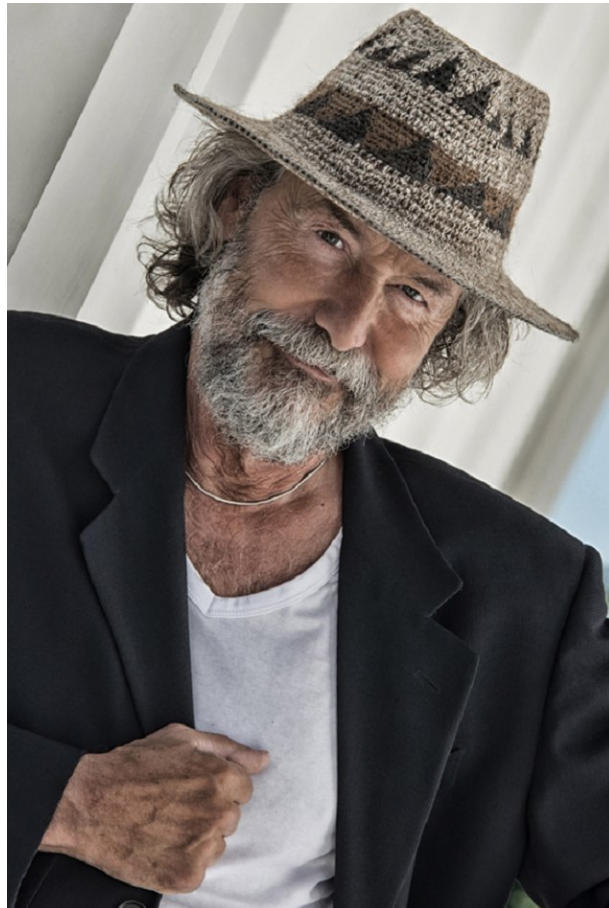

CHRISTIAN SCHREINER

T: +43 1 586 90 27

office@stellamodels.com

www.stellamodels.com

—
**STELLA
MODELS**
×