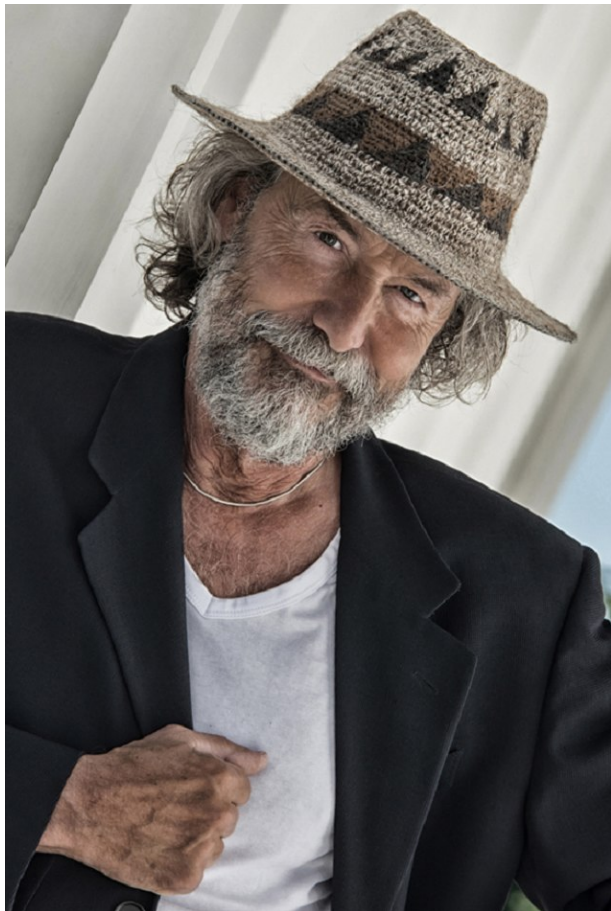

# CHRISTIAN SCHREINER

T: +43 1 586 90 27

*office@stellamodels.com*

—  
**STELLA  
MODELS**

[www.stellamodels.com](http://www.stellamodels.com)

HEIGHT	CHEST	WAIST	SHOES	HAIR	EYES
183	104	97	43	GREY-BLACK	GREEN/BROWN