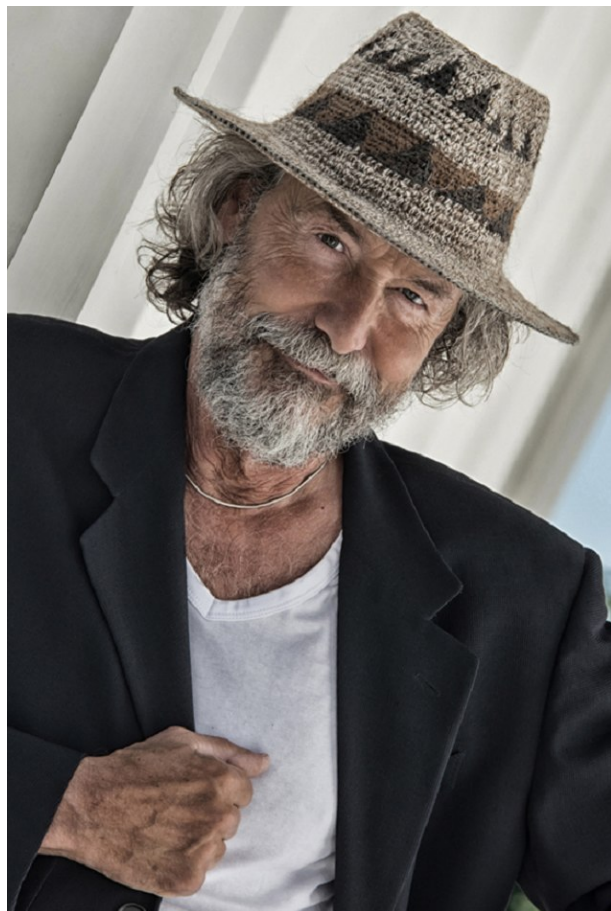

CHRISTIAN SCHREINER

T: +43 1 586 90 27

office@stellamodels.com

www.stellamodels.com

—
**STELLA
MODELS**
×