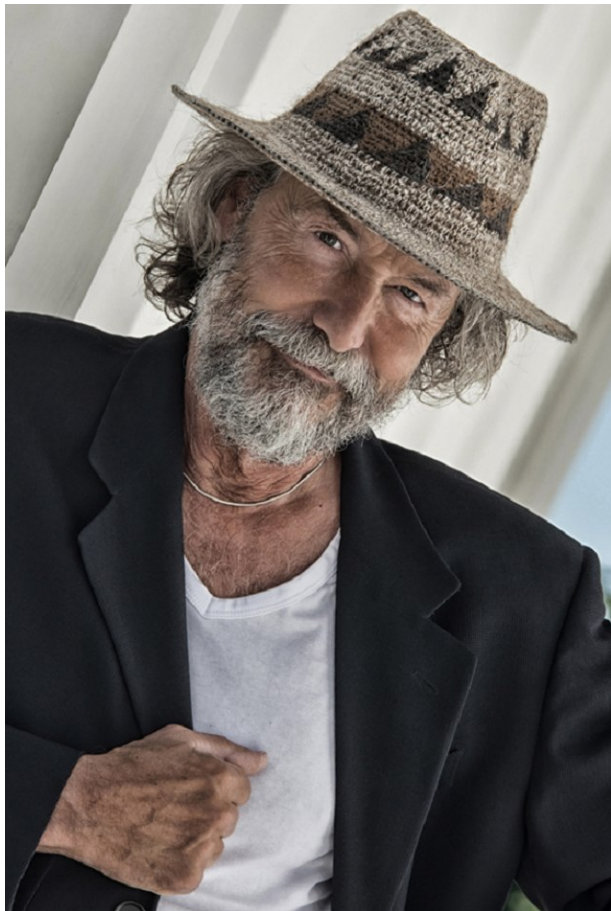

CHRISTIAN SCHREINER

T: +43 1 586 90 27

office@stellamodels.com

—
**STELLA
MODELS**

www.stellamodels.com