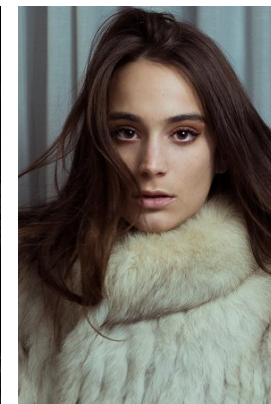

office@stellamodels.com

www.stellamodels.com

HEIGHT	BUST	DRESS	WAIST	HIPS	SHOES	HAIR	EYES
180	82	34	63	87	41	BROWN	BROWN