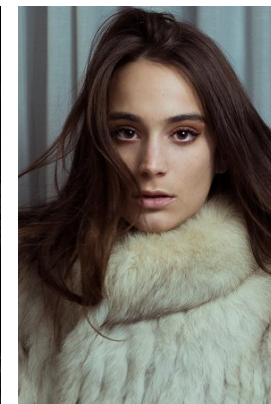

*office@stellamodels.com*

[www.stellamodels.com](http://www.stellamodels.com)

HEIGHT	BUST	DRESS	WAIST	HIPS	SHOES	HAIR	EYES
180	82	34	63	87	41	BROWN	BROWN