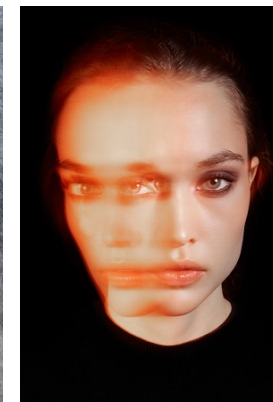

www.stellamodels.com

—
STELLA
MODELS
×

HEIGHT	BUST	DRESS	WAIST	HIPS	SHOES	HAIR	EYES
179	77	34-36	58	86	40.5	LIGHT BROWN	GREEN