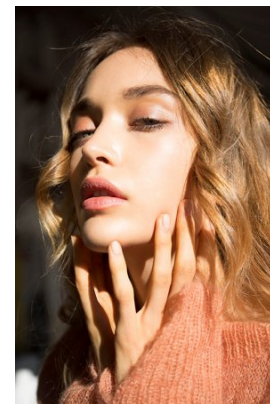

www.stellamodels.com

—
STELLA
MODELS
×

C THE LIGHT

HEIGHT 179 BUST 77 DRESS 34-36 WAIST 58 HIPS 86 SHOES 40.5 HAIR LIGHT BROWN EYES GREEN