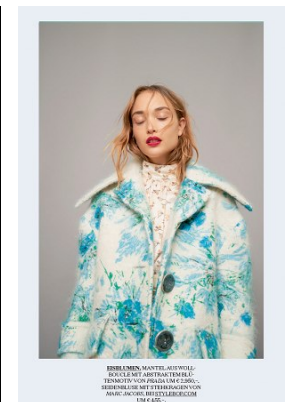

www.stellamodels.com

—
STELLA
MODELS
×

HEIGHT	BUST	DRESS	WAIST	HIPS	SHOES	HAIR	EYES
179	77	34-36	58	86	40.5	LIGHT BROWN	GREEN