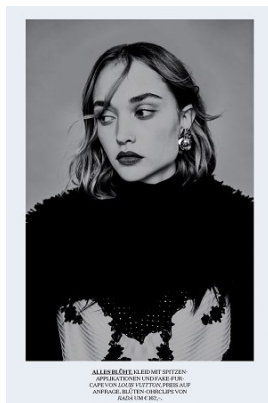

www.stellamodels.com

—
STELLA
MODELS
×

HEIGHT	BUST	DRESS	WAIST	HIPS	SHOES	HAIR	EYES
179	77	34-36	58	86	40.5	LIGHT BROWN	GREEN