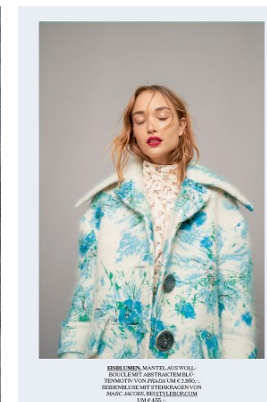

www.stellamodels.com

—
STELLA
MODELS
×

HEIGHT	BUST	DRESS	WAIST	HIPS	SHOES	HAIR	EYES
179	77	34-36	58	86	40.5	LIGHT BROWN	GREEN