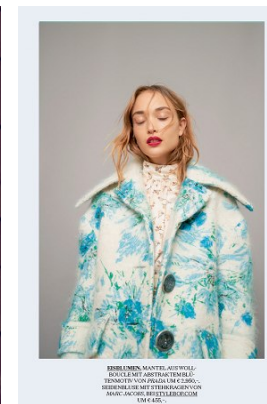

www.stellamodels.com

STELLA
MODELS

C THE LIGHT

HEIGHT	BUST	DRESS	WAIST	HIPS	SHOES	HAIR	EYES
179	77	34-36	58	86	40.5	LIGHT BROWN	GREEN