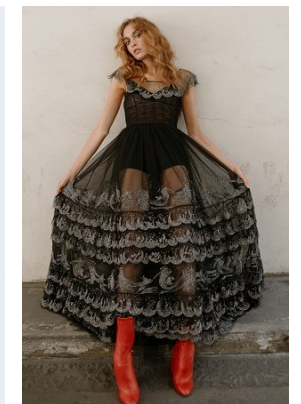

www.stellamodels.com

STELLA
MODELS

C THE LIGHT

HEIGHT	BUST	DRESS	WAIST	HIPS	SHOES	HAIR	EYES
179	77	34-36	58	86	40.5	LIGHT BROWN	GREEN