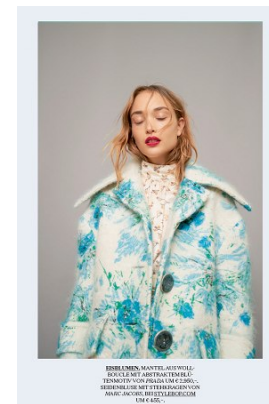

www.stellamodels.com

—
STELLA
MODELS
×

HEIGHT	BUST	DRESS	WAIST	HIPS	SHOES	HAIR	EYES
179	77	34-36	58	86	40.5	LIGHT BROWN	GREEN