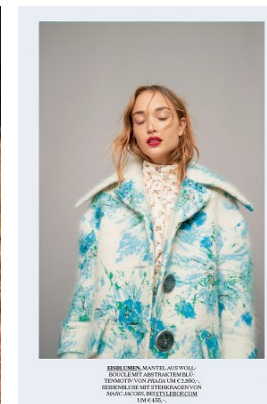

www.stellamodels.com

—
STELLA
MODELS
×

C THE LIGHT

HEIGHT 179 BUST 77 DRESS 34-36 WAIST 58 HIPS 86 SHOES 40.5 HAIR LIGHT BROWN EYES GREEN