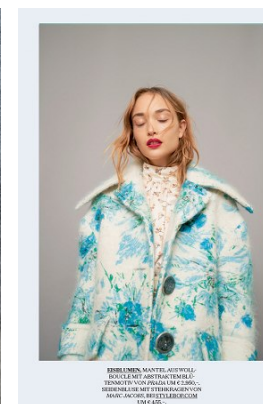

www.stellamodels.com

—
STELLA
MODELS
×

HEIGHT	BUST	DRESS	WAIST	HIPS	SHOES	HAIR	EYES
179	77	34-36	58	86	40.5	LIGHT BROWN	GREEN