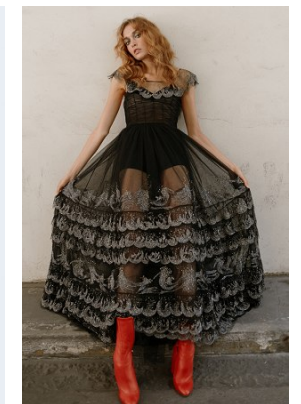

www.stellamodels.com

—
STELLA
MODELS
×

C THE LIGHT

HEIGHT 179 BUST 77 DRESS 34-36 WAIST 58 HIPS 86 SHOES 40.5 HAIR LIGHT BROWN EYES GREEN