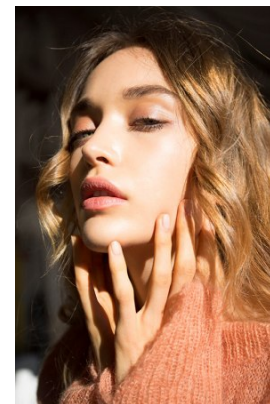

www.stellamodels.com

—
STELLA
MODELS
×

HEIGHT	BUST	DRESS	WAIST	HIPS	SHOES	HAIR	EYES
179	77	34-36	58	86	40.5	LIGHT BROWN	GREEN