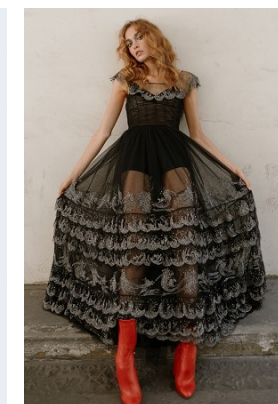

www.stellamodels.com

—
STELLA
MODELS
×

HEIGHT	BUST	DRESS	WAIST	HIPS	SHOES	HAIR	EYES
179	77	34-36	58	86	40.5	LIGHT BROWN	GREEN