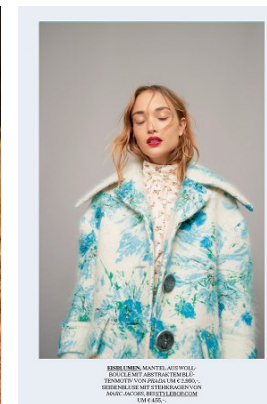

www.stellamodels.com

—
STELLA
MODELS
×

HEIGHT	BUST	DRESS	WAIST	HIPS	SHOES	HAIR	EYES
179	77	34-36	58	86	40.5	LIGHT BROWN	GREEN