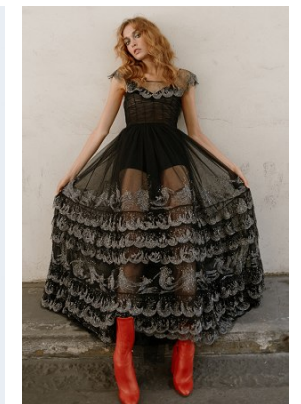

www.stellamodels.com

—
STELLA
MODELS
×

HEIGHT	BUST	DRESS	WAIST	HIPS	SHOES	HAIR	EYES
179	77	34-36	58	86	40.5	LIGHT BROWN	GREEN