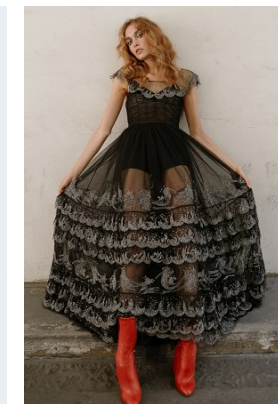

www.stellamodels.com

STELLA  
MODELS

HEIGHT	BUST	DRESS	WAIST	HIPS	SHOES	HAIR	EYES
179	77	34-36	58	86	40.5	LIGHT BROWN	GREEN