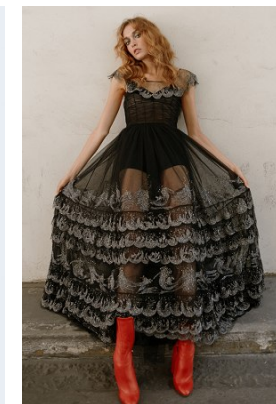

www.stellamodels.com

STELLA
MODELS

HEIGHT	BUST	DRESS	WAIST	HIPS	SHOES	HAIR	EYES
179	77	34-36	58	86	40.5	LIGHT BROWN	GREEN