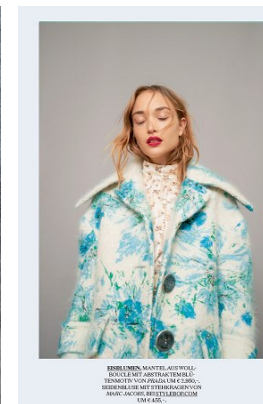

www.stellamodels.com

STELLA  
MODELS

HEIGHT	BUST	DRESS	WAIST	HIPS	SHOES	HAIR	EYES
179	77	34-36	58	86	40.5	LIGHT BROWN	GREEN