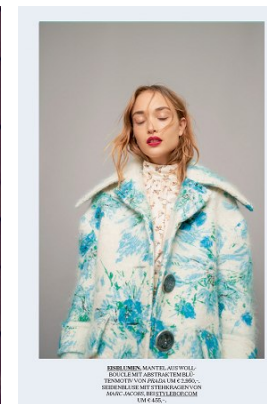

www.stellamodels.com

—
STELLA
MODELS
×

C THE LIGHT

HEIGHT 179 BUST 77 DRESS 34-36 WAIST 58 HIPS 86 SHOES 40.5 HAIR LIGHT BROWN EYES GREEN