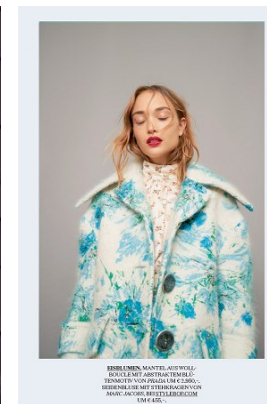

www.stellamodels.com

STELLA
MODELS

HEIGHT	BUST	DRESS	WAIST	HIPS	SHOES	HAIR	EYES
179	77	34-36	58	86	40.5	LIGHT BROWN	GREEN