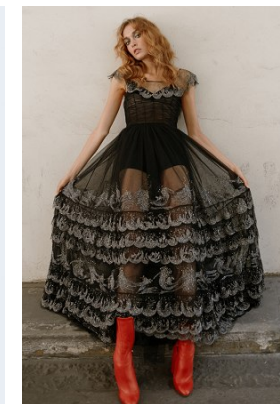

www.stellamodels.com

STELLA
MODELS

HEIGHT	BUST	DRESS	WAIST	HIPS	SHOES	HAIR	EYES
179	77	34-36	58	86	40.5	LIGHT BROWN	GREEN