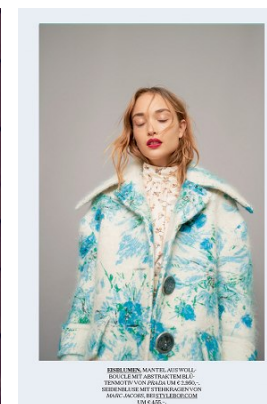

www.stellamodels.com

—
STELLA
MODELS
×

HEIGHT 179 BUST 77 DRESS 34-36 WAIST 58 HIPS 86 SHOES 40.5 HAIR LIGHT BROWN EYES GREEN