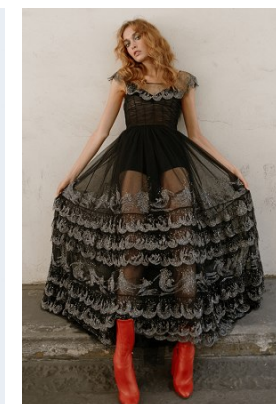

www.stellamodels.com

—
STELLA
MODELS
×

HEIGHT 179 BUST 77 DRESS 34-36 WAIST 58 HIPS 86 SHOES 40.5 HAIR LIGHT BROWN EYES GREEN