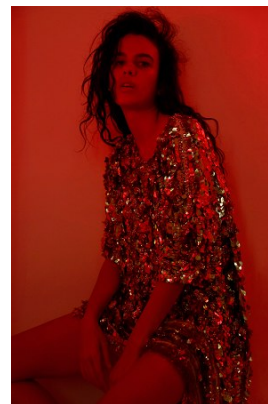

www.stellamodels.com

—
STELLA
MODELS
×

HEIGHT	BUST	WAIST	HIPS	SHOES	HAIR	EYES
180	81	61	86	38.5	BLACK	GREEN