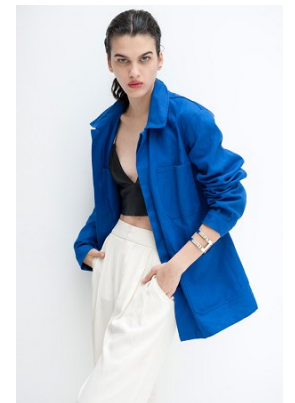

[www.stellamodels.com](http://www.stellamodels.com)

—  
STELLA  
MODELS  
×

HEIGHT	BUST	WAIST	HIPS	SHOES	HAIR	EYES
180	81	61	86	38.5	BLACK	GREEN