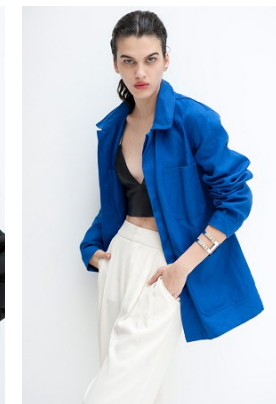

[www.stellamodels.com](http://www.stellamodels.com)

—  
STELLA  
MODELS  
×

HEIGHT	BUST	WAIST	HIPS	SHOES	HAIR	EYES
180	81	61	86	38.5	BLACK	GREEN