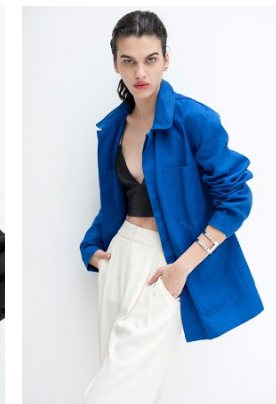

www.stellamodels.com

—
STELLA
MODELS
×

HEIGHT	BUST	WAIST	HIPS	SHOES	HAIR	EYES
180	81	61	86	38.5	BLACK	GREEN