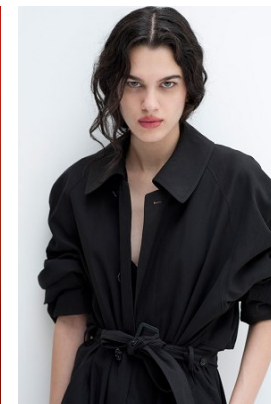

[www.stellamodels.com](http://www.stellamodels.com)

—  
STELLA  
MODELS  
×

HEIGHT	BUST	WAIST	HIPS	SHOES	HAIR	EYES
180	81	61	86	38.5	BLACK	GREEN