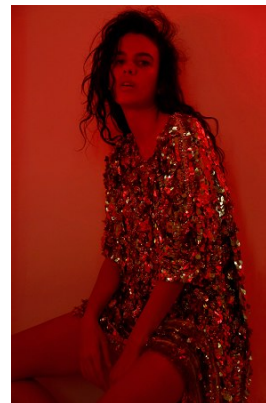

[www.stellamodels.com](http://www.stellamodels.com)

—  
STELLA  
MODELS  
×

HEIGHT	BUST	WAIST	HIPS	SHOES	HAIR	EYES
180	81	61	86	38.5	BLACK	GREEN