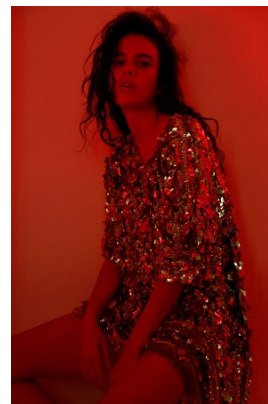

[www.stellamodels.com](http://www.stellamodels.com)

—  
STELLA  
MODELS  
×

HEIGHT	BUST	WAIST	HIPS	SHOES	HAIR	EYES
180	81	61	86	38.5	BLACK	GREEN