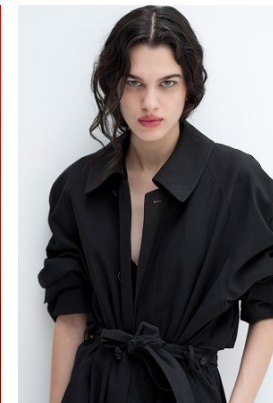

[www.stellamodels.com](http://www.stellamodels.com)

—  
STELLA  
MODELS  
×

HEIGHT	BUST	WAIST	HIPS	SHOES	HAIR	EYES
180	81	61	86	38.5	BLACK	GREEN