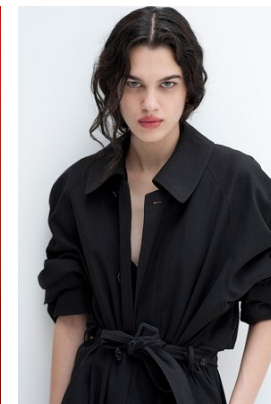

www.stellamodels.com

—
STELLA
MODELS
×

HEIGHT	BUST	WAIST	HIPS	SHOES	HAIR	EYES
180	81	61	86	38.5	BLACK	GREEN