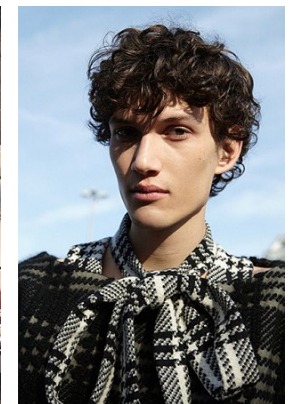

office@stellamodels.com

www.stellamodels.com

HEIGHT	CHEST	WAIST	SHOES	HAIR	EYES
189	89	75	43	DARK BROWN	BROWN