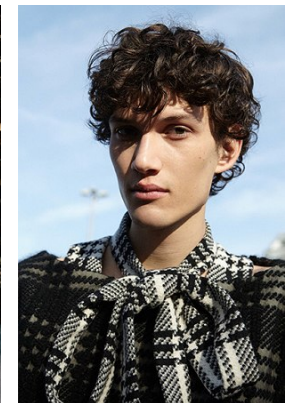

www.stellamodels.com

—
STELLA
MODELS
×

HEIGHT
189

CHEST
83

WAIST
68

SHOES
43

HAIR
DARK BROWN

EYES
BROWN