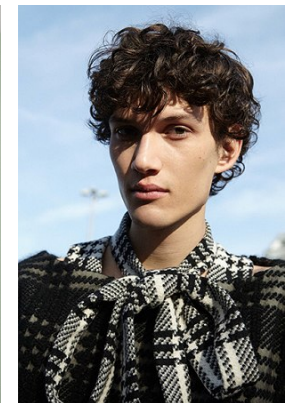

[www.stellamodels.com](http://www.stellamodels.com)

—  
STELLA  
MODELS  
×

HEIGHT  
189

CHEST  
83

WAIST  
68

SHOES  
43

HAIR  
DARK BROWN

EYES  
BROWN