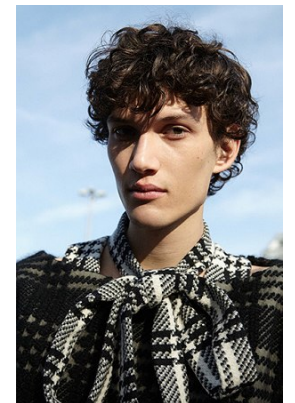

[www.stellamodels.com](http://www.stellamodels.com)

—  
STELLA  
MODELS  
×

HEIGHT  
189

CHEST  
83

WAIST  
68

SHOES  
43

HAIR  
DARK BROWN

EYES  
BROWN