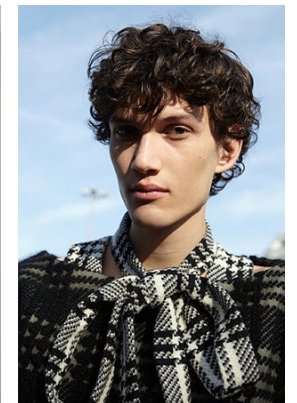

www.stellamodels.com

—
STELLA
MODELS
×

HEIGHT
189

CHEST
89

WAIST
75

SHOES
43

HAIR
DARK BROWN

EYES
BROWN