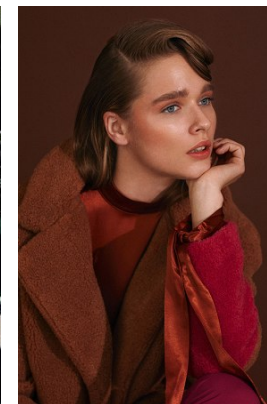

www.stellamodels.com

—
STELLA
MODELS
×

HEIGHT	BUST	WAIST	HIPS	SHOES	HAIR	EYES
177	85	61	89	40	BLONDE	BLUE