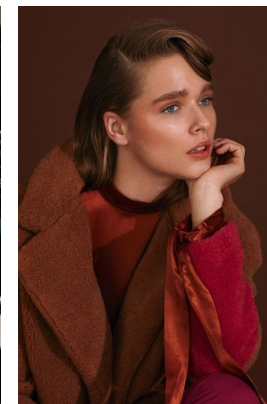

[www.stellamodels.com](http://www.stellamodels.com)

—  
STELLA  
MODELS  
×

|        |      |       |      |       |        |      |
|--------|------|-------|------|-------|--------|------|
| HEIGHT | BUST | WAIST | HIPS | SHOES | HAIR   | EYES |
| 177    | 85   | 61    | 89   | 40    | BLONDE | BLUE |