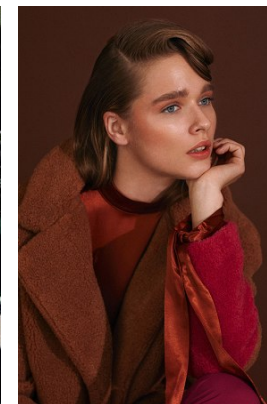

[www.stellamodels.com](http://www.stellamodels.com)

—  
STELLA  
MODELS  
×

HEIGHT	BUST	WAIST	HIPS	SHOES	HAIR	EYES
177	85	61	89	40	BLONDE	BLUE