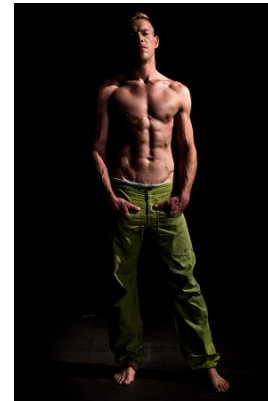

www.stellamodels.com

—
STELLA
MODELS
×

HEIGHT	CHEST	WAIST	SHOES	HAIR	EYES
187	105	88	44.5	BLONDE	BLUE