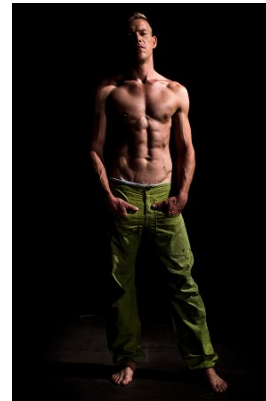

*office@stellamodels.com*

[www.stellamodels.com](http://www.stellamodels.com)

HEIGHT	CHEST	WAIST	SHOES	HAIR	EYES
187	105	88	44.5	BLONDE	BLUE