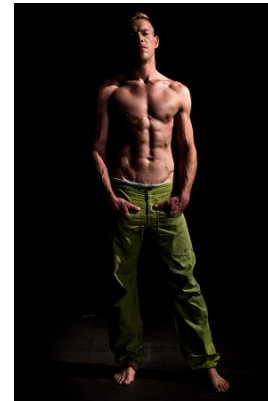

[www.stellamodels.com](http://www.stellamodels.com)

—  
STELLA  
MODELS  
×

HEIGHT	CHEST	WAIST	SHOES	HAIR	EYES
187	105	88	44.5	BLONDE	BLUE