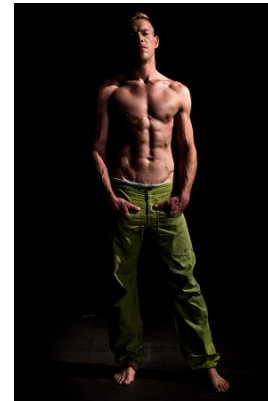

*office@stellamodels.com*

[www.stellamodels.com](http://www.stellamodels.com)

HEIGHT	CHEST	WAIST	SHOES	HAIR	EYES
187	105	88	44.5	BLONDE	BLUE