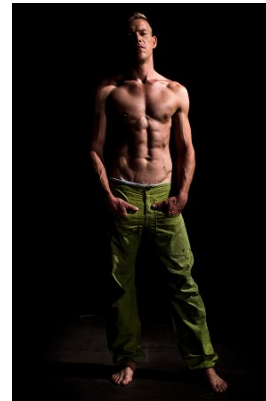

office@stellamodels.com

www.stellamodels.com

HEIGHT	CHEST	WAIST	SHOES	HAIR	EYES
187	105	88	44.5	BLONDE	BLUE