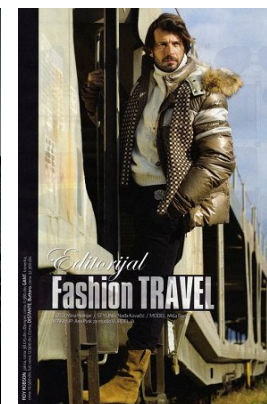

[www.stellamodels.com](http://www.stellamodels.com)

—  
STELLA  
MODELS  
×

HEIGHT	CHEST	WAIST	SHOES	HAIR	EYES
188	110	92	45	BROWN	BLUE