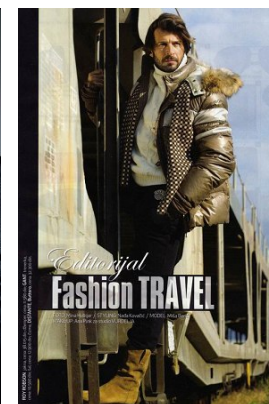

[www.stellamodels.com](http://www.stellamodels.com)

—  
STELLA  
MODELS  
×

HEIGHT	CHEST	WAIST	SHOES	HAIR	EYES
188	110	92	45	BROWN	BLUE