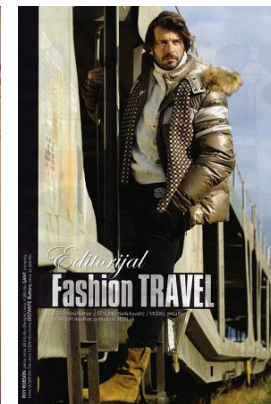

[www.stellamodels.com](http://www.stellamodels.com)

—  
STELLA  
MODELS  
×

|        |       |       |       |       |      |
|--------|-------|-------|-------|-------|------|
| HEIGHT | CHEST | WAIST | SHOES | HAIR  | EYES |
| 188    | 110   | 92    | 45    | BROWN | BLUE |