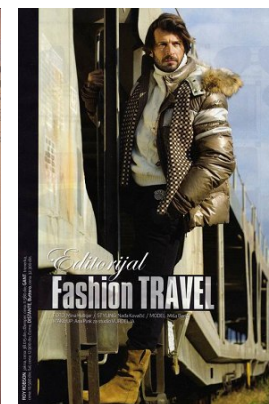

[www.stellamodels.com](http://www.stellamodels.com)

—  
STELLA  
MODELS  
×

HEIGHT	CHEST	WAIST	SHOES	HAIR	EYES
188	110	92	45	BROWN	BLUE