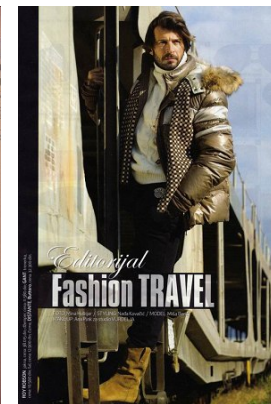

www.stellamodels.com

—
STELLA
MODELS
×

HEIGHT	CHEST	WAIST	SHOES	HAIR	EYES
188	110	92	45	BROWN	BLUE