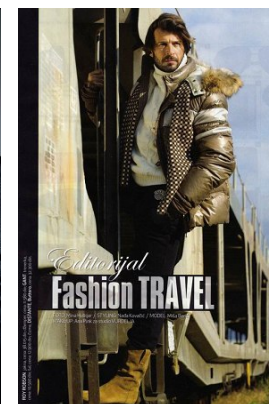

www.stellamodels.com

—
STELLA
MODELS
×

HEIGHT	CHEST	WAIST	SHOES	HAIR	EYES
188	110	92	45	BROWN	BLUE