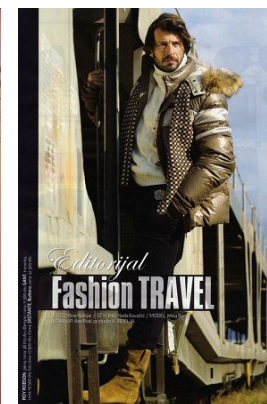

www.stellamodels.com

—
STELLA
MODELS
×

HEIGHT	CHEST	WAIST	SHOES	HAIR	EYES
188	110	92	45	BROWN	BLUE