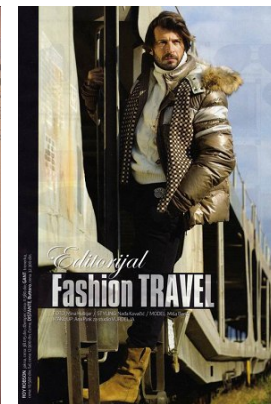

[www.stellamodels.com](http://www.stellamodels.com)

—  
STELLA  
MODELS  
×

HEIGHT	CHEST	WAIST	SHOES	HAIR	EYES
188	110	92	45	BROWN	BLUE