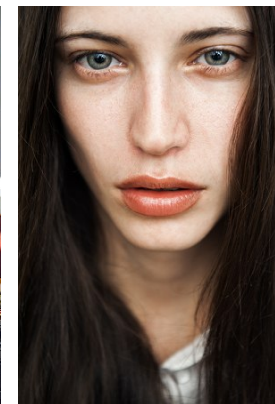

office@stellamodels.com

—
STELLA
MODELS
×

www.stellamodels.com

HEIGHT	BUST	DRESS	WAIST	HIPS	SHOES	HAIR	EYES
174	86	36	60	89	39	BROWN	BLUE/GREEN