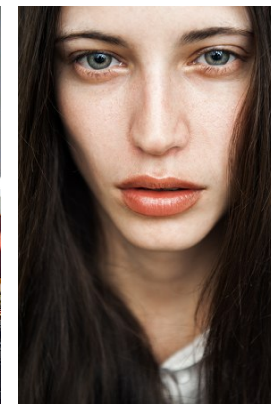

office@stellamodels.com

www.stellamodels.com

—
STELLA
MODELS
×

HEIGHT	BUST	DRESS	WAIST	HIPS	SHOES	HAIR	EYES
174	86	36	60	89	39	BROWN	BLUE/GREEN