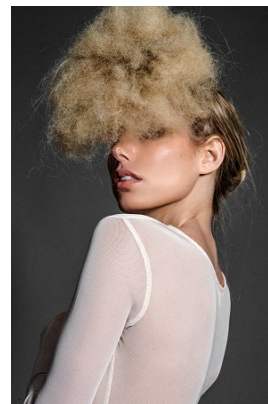

office@stellamodels.com

www.stellamodels.com

HEIGHT	BUST	DRESS	WAIST	HIPS	SHOES	HAIR	EYES
180	82	34-36	61	93	39.5	BLONDE	BROWN