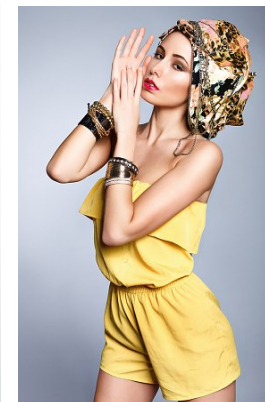

office@stellamodels.com

www.stellamodels.com

HEIGHT	BUST	DRESS	WAIST	HIPS	SHOES	HAIR	EYES
180	82	34-36	61	93	39.5	BLONDE	BROWN