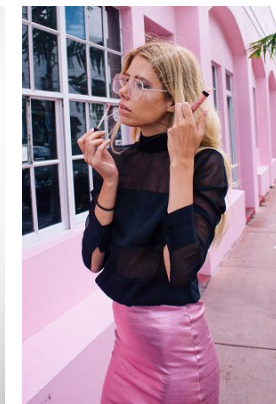

*office@stellamodels.com*

[www.stellamodels.com](http://www.stellamodels.com)

HEIGHT	BUST	DRESS	WAIST	HIPS	SHOES	HAIR	EYES
180	82	34-36	61	93	39.5	BLONDE	BROWN