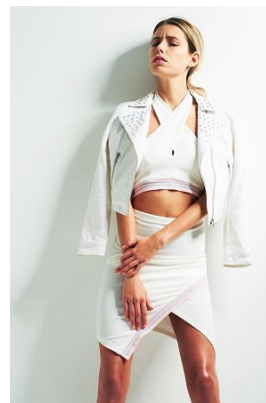

office@stellamodels.com

www.stellamodels.com

HEIGHT	BUST	DRESS	WAIST	HIPS	SHOES	HAIR	EYES
180	82	34-36	61	93	39.5	BLONDE	BROWN