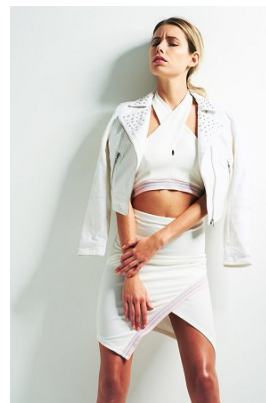

*office@stellamodels.com*

[www.stellamodels.com](http://www.stellamodels.com)

HEIGHT	BUST	DRESS	WAIST	HIPS	SHOES	HAIR	EYES
180	82	34-36	61	93	39.5	BLONDE	BROWN