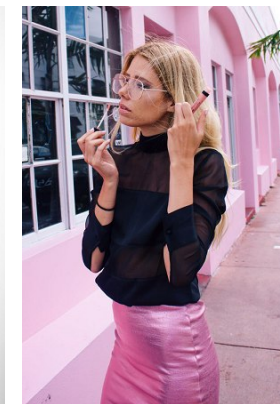

office@stellamodels.com

www.stellamodels.com

HEIGHT	BUST	DRESS	WAIST	HIPS	SHOES	HAIR	EYES
180	82	34-36	61	93	39.5	BLONDE	BROWN