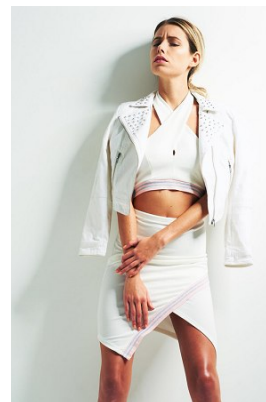

office@stellamodels.com

www.stellamodels.com

HEIGHT	BUST	DRESS	WAIST	HIPS	SHOES	HAIR	EYES
180	82	34-36	61	93	39.5	BLONDE	BROWN