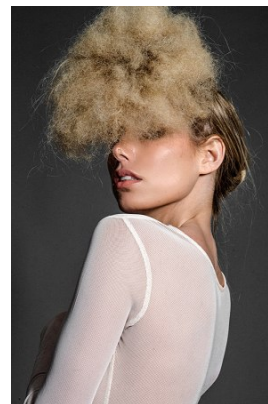

*office@stellamodels.com*

[www.stellamodels.com](http://www.stellamodels.com)

HEIGHT	BUST	DRESS	WAIST	HIPS	SHOES	HAIR	EYES
180	82	34-36	61	93	39.5	BLONDE	BROWN