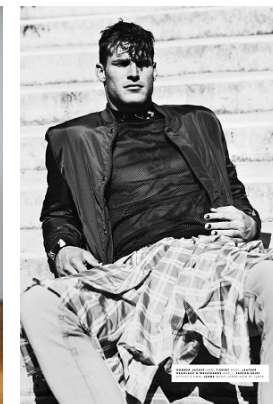

www.stellamodels.com

—
STELLA
MODELS
×

HEIGHT	CHEST	WAIST	SHOES	HAIR	EYES
192	108	88	45	BROWN	GREEN