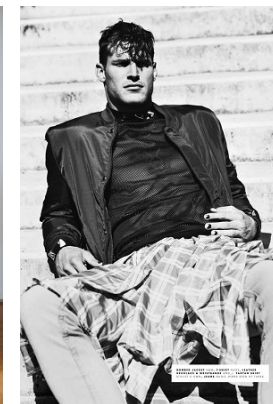

office@stellamodels.com

www.stellamodels.com

HEIGHT 192 CHEST 108 WAIST 88 SHOES 45 HAIR BROWN EYES GREEN