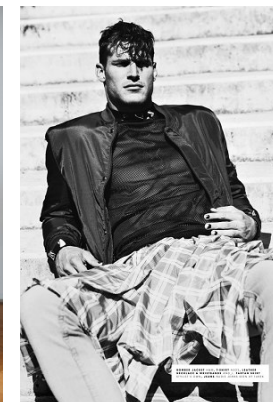

office@stellamodels.com

www.stellamodels.com

HEIGHT 192 CHEST 108 WAIST 88 SHOES 45 HAIR BROWN EYES GREEN