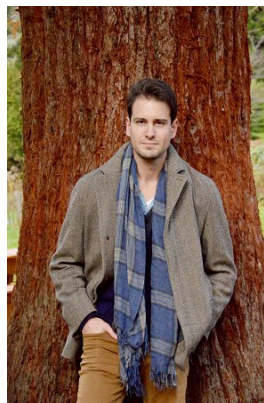

[www.stellamodels.com](http://www.stellamodels.com)

—  
STELLA  
MODELS  
×

HEIGHT	CHEST	WAIST	SHOES	HAIR	EYES
187	94	82	44.5	BROWN	GREEN/BROWN