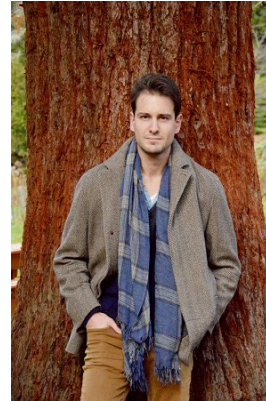

*office@stellamodels.com*

[www.stellamodels.com](http://www.stellamodels.com)

HEIGHT	CHEST	WAIST	SHOES	HAIR	EYES
187	94	82	44.5	BROWN	GREEN/BROWN