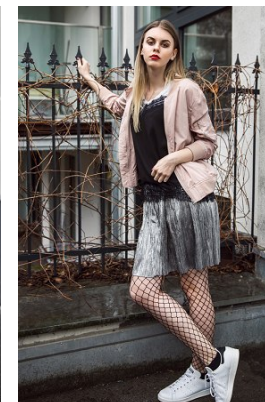

www.stellamodels.com

—
STELLA
MODELS
×

HEIGHT	BUST	DRESS	WAIST	HIPS	SHOES	HAIR	EYES
175	83	34	60	90	39	DARK BLONDE	GREEN