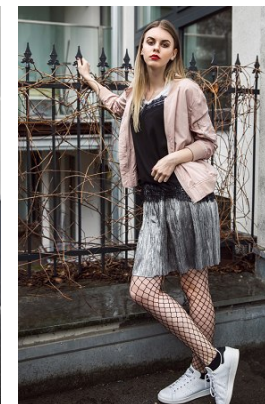

www.stellamodels.com

—
STELLA
MODELS
×

HEIGHT	BUST	DRESS	WAIST	HIPS	SHOES	HAIR	EYES
175	83	34	60	90	39	DARK BLONDE	GREEN