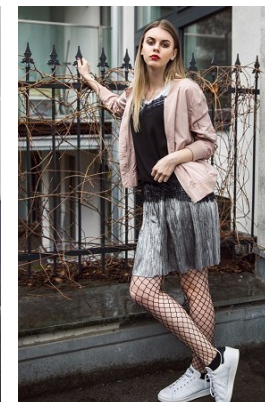

[www.stellamodels.com](http://www.stellamodels.com)

—  
STELLA  
MODELS  
×

HEIGHT	BUST	DRESS	WAIST	HIPS	SHOES	HAIR	EYES
175	83	34	60	90	39	DARK BLONDE	GREEN