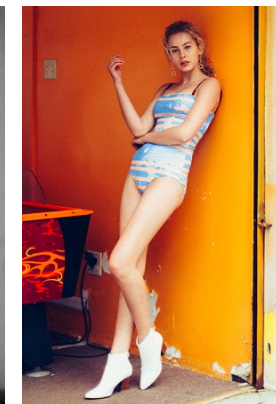

office@stellamodels.com

www.stellamodels.com

HEIGHT	BUST	DRESS	WAIST	HIPS	SHOES	HAIR	EYES
176	83	34	59	86	38.5	BLONDE	BLUE