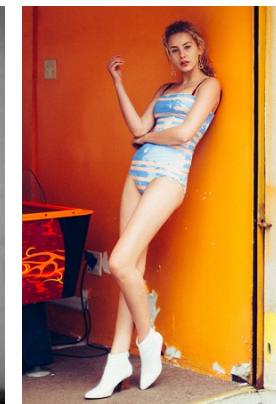

*office@stellamodels.com*

[www.stellamodels.com](http://www.stellamodels.com)

HEIGHT	BUST	DRESS	WAIST	HIPS	SHOES	HAIR	EYES
176	83	34	59	86	38.5	BLONDE	BLUE