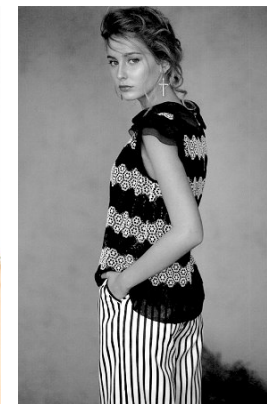

*office@stellamodels.com*

[www.stellamodels.com](http://www.stellamodels.com)

HEIGHT	BUST	DRESS	WAIST	HIPS	SHOES	HAIR	EYES
176	83	34	59	86	38.5	BLONDE	BLUE