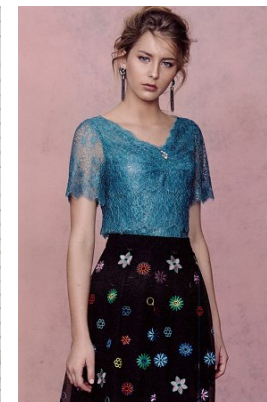

*office@stellamodels.com*

[www.stellamodels.com](http://www.stellamodels.com)

HEIGHT	BUST	DRESS	WAIST	HIPS	SHOES	HAIR	EYES
176	85	34	60	87	38.5	BLONDE	BLUE