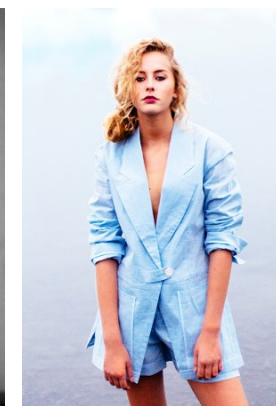

office@stellamodels.com

www.stellamodels.com

HEIGHT	BUST	DRESS	WAIST	HIPS	SHOES	HAIR	EYES
176	83	34	59	86	38.5	BLONDE	BLUE