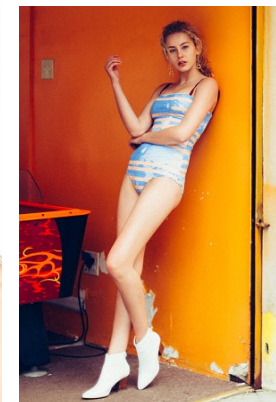

office@stellamodels.com

www.stellamodels.com

HEIGHT	BUST	DRESS	WAIST	HIPS	SHOES	HAIR	EYES
176	83	34	59	86	38.5	BLONDE	BLUE