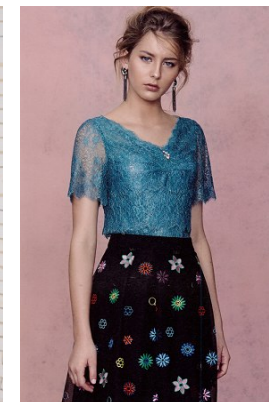

office@stellamodels.com

www.stellamodels.com

HEIGHT	BUST	DRESS	WAIST	HIPS	SHOES	HAIR	EYES
176	85	34	60	87	38.5	BLONDE	BLUE