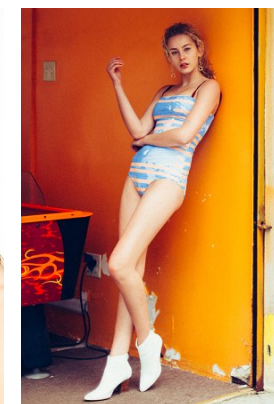

office@stellamodels.com

www.stellamodels.com

HEIGHT	BUST	DRESS	WAIST	HIPS	SHOES	HAIR	EYES
176	83	34	59	86	38.5	BLONDE	BLUE