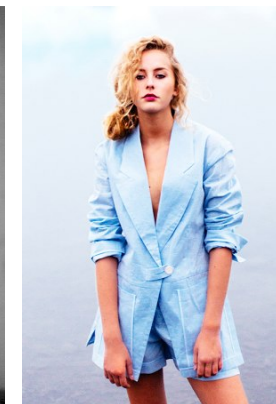

office@stellamodels.com

www.stellamodels.com

HEIGHT	BUST	DRESS	WAIST	HIPS	SHOES	HAIR	EYES
176	83	34	59	86	38.5	BLONDE	BLUE