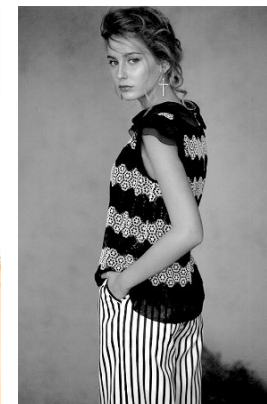

office@stellamodels.com

www.stellamodels.com

HEIGHT	BUST	DRESS	WAIST	HIPS	SHOES	HAIR	EYES
176	83	34	59	86	38.5	BLONDE	BLUE