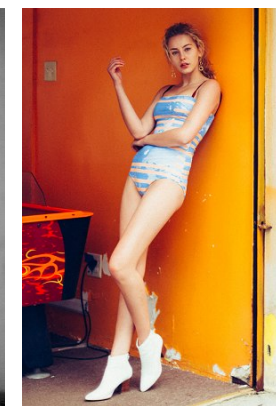

office@stellamodels.com

www.stellamodels.com

HEIGHT	BUST	DRESS	WAIST	HIPS	SHOES	HAIR	EYES
176	83	34	59	86	38.5	BLONDE	BLUE