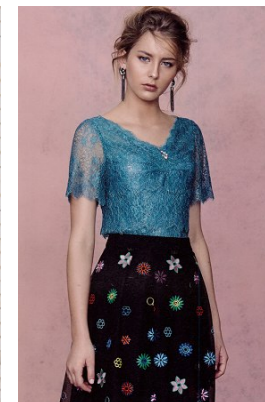

office@stellamodels.com

www.stellamodels.com

HEIGHT	BUST	DRESS	WAIST	HIPS	SHOES	HAIR	EYES
176	85	34	60	87	38.5	BLONDE	BLUE