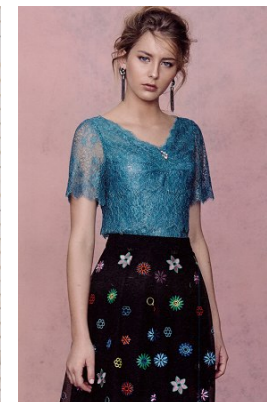

office@stellamodels.com

www.stellamodels.com

HEIGHT	BUST	DRESS	WAIST	HIPS	SHOES	HAIR	EYES
176	85	34	60	87	38.5	BLONDE	BLUE