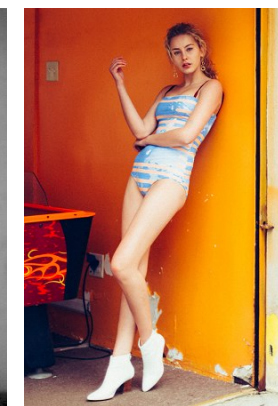

office@stellamodels.com

www.stellamodels.com

HEIGHT	BUST	DRESS	WAIST	HIPS	SHOES	HAIR	EYES
176	83	34	59	86	38.5	BLONDE	BLUE