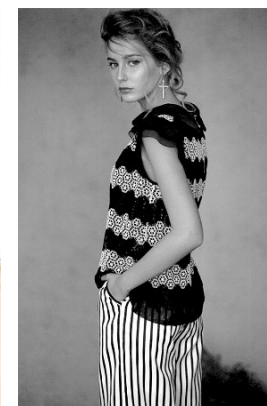

office@stellamodels.com

www.stellamodels.com

HEIGHT	BUST	DRESS	WAIST	HIPS	SHOES	HAIR	EYES
176	83	34	59	86	38.5	BLONDE	BLUE