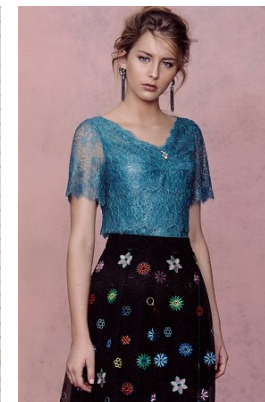

*office@stellamodels.com*

[www.stellamodels.com](http://www.stellamodels.com)

HEIGHT	BUST	DRESS	WAIST	HIPS	SHOES	HAIR	EYES
176	85	34	60	87	38.5	BLONDE	BLUE