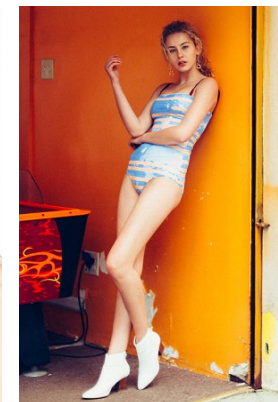

office@stellamodels.com

www.stellamodels.com

HEIGHT	BUST	DRESS	WAIST	HIPS	SHOES	HAIR	EYES
176	83	34	59	86	38.5	BLONDE	BLUE