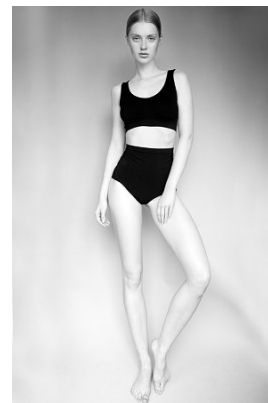

www.stellamodels.com

STELLA
MODELS

HEIGHT	BUST	DRESS	WAIST	HIPS	SHOES	HAIR	EYES
176	83	34-36	60	89	39.5	BLONDE	BLUE/GREEN