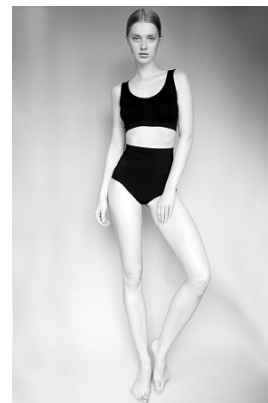

www.stellamodels.com

—
STELLA
MODELS
×

HEIGHT	BUST	DRESS	WAIST	HIPS	SHOES	HAIR	EYES
176	83	34-36	60	89	39.5	BLONDE	BLUE/GREEN