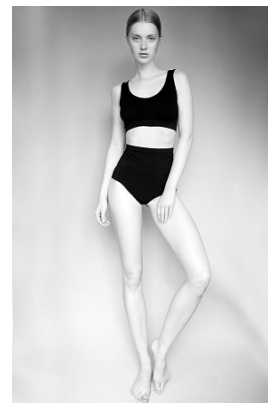

www.stellamodels.com

—
STELLA
MODELS
×

HEIGHT 176 BUST 83 DRESS 34-36 WAIST 60 HIPS 89 SHOES 39.5 HAIR BLONDE EYES BLUE/GREEN