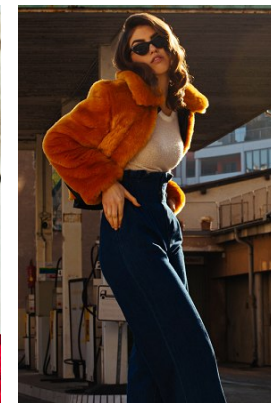

www.stellamodels.com

—
STELLA
MODELS
×

HEIGHT	BUST	DRESS	WAIST	HIPS	SHOES	HAIR	EYES
179	82	34-36	63	93	40.5	BROWN	GREEN/BROWN