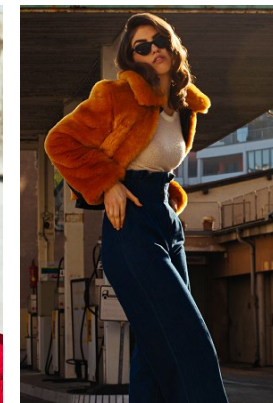

www.stellamodels.com

—
STELLA
MODELS
×

| | | | | | | | |
|--------|------|-------|-------|------|-------|-------|-------------|
| HEIGHT | BUST | DRESS | WAIST | HIPS | SHOES | HAIR | EYES |
| 179 | 82 | 34-36 | 63 | 93 | 40.5 | BROWN | GREEN/BROWN |