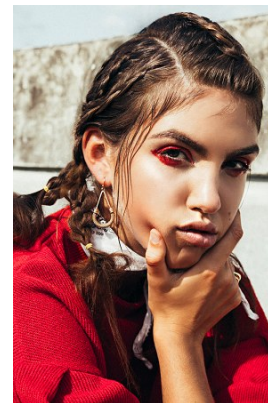

[www.stellamodels.com](http://www.stellamodels.com)

—  
STELLA  
MODELS  
×

HEIGHT	BUST	DRESS	WAIST	HIPS	SHOES	HAIR	EYES
179	82	34-36	63	93	40.5	BROWN	GREEN/BROWN