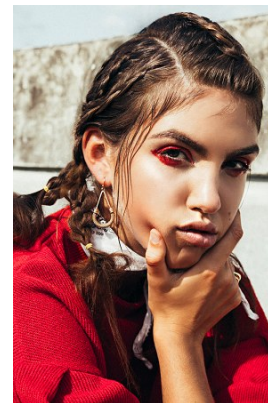

www.stellamodels.com

—
STELLA
MODELS
×

HEIGHT	BUST	DRESS	WAIST	HIPS	SHOES	HAIR	EYES
179	82	34-36	63	93	40.5	BROWN	GREEN/BROWN