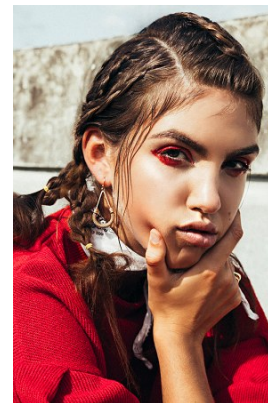

www.stellamodels.com

—
STELLA
MODELS
×

| | | | | | | | |
|--------|------|-------|-------|------|-------|-------|-------------|
| HEIGHT | BUST | DRESS | WAIST | HIPS | SHOES | HAIR | EYES |
| 179 | 82 | 34-36 | 63 | 93 | 40.5 | BROWN | GREEN/BROWN |