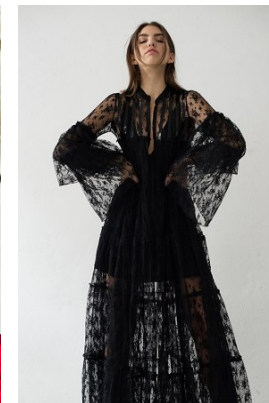

www.stellamodels.com

—
STELLA
MODELS
×

HEIGHT	BUST	DRESS	WAIST	HIPS	SHOES	HAIR	EYES
179	82	34-36	63	93	40.5	BROWN	GREEN/BROWN