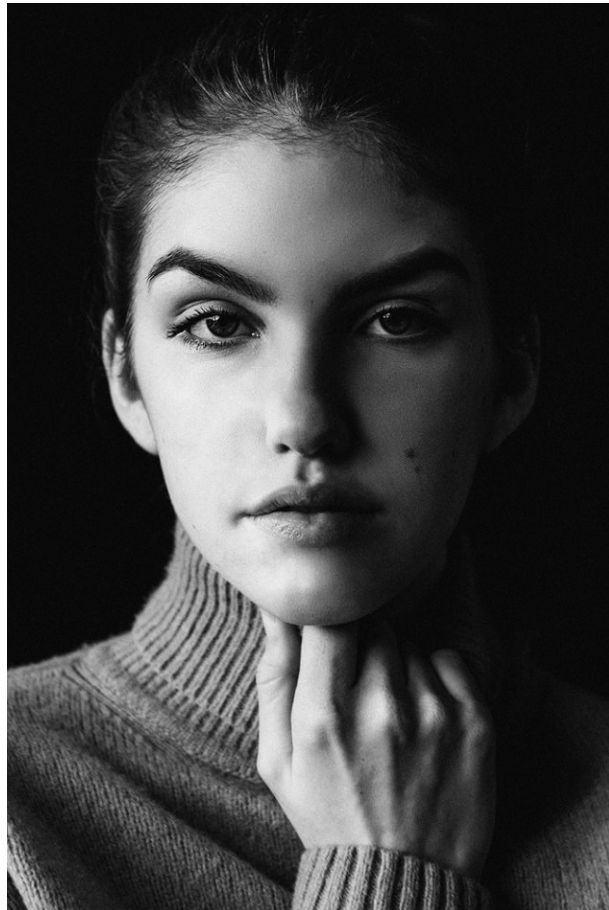

FLORA

T: +43 1 586 90 27

office@stellamodels.com

www.stellamodels.com

—
STELLA
MODELS
×