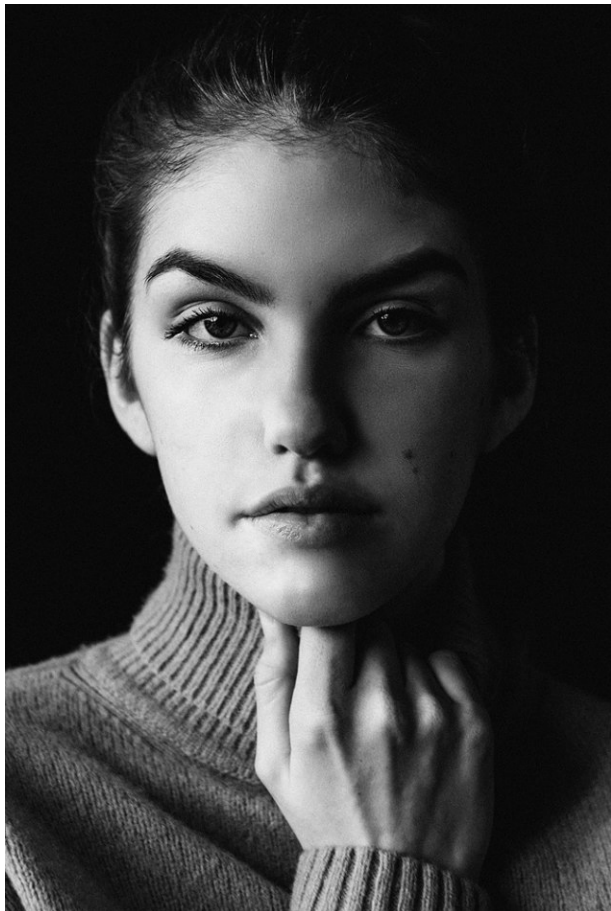

FLORA

T: +43 1 586 90 27

office@stellamodels.com

—
STELLA
MODELS

www.stellamodels.com