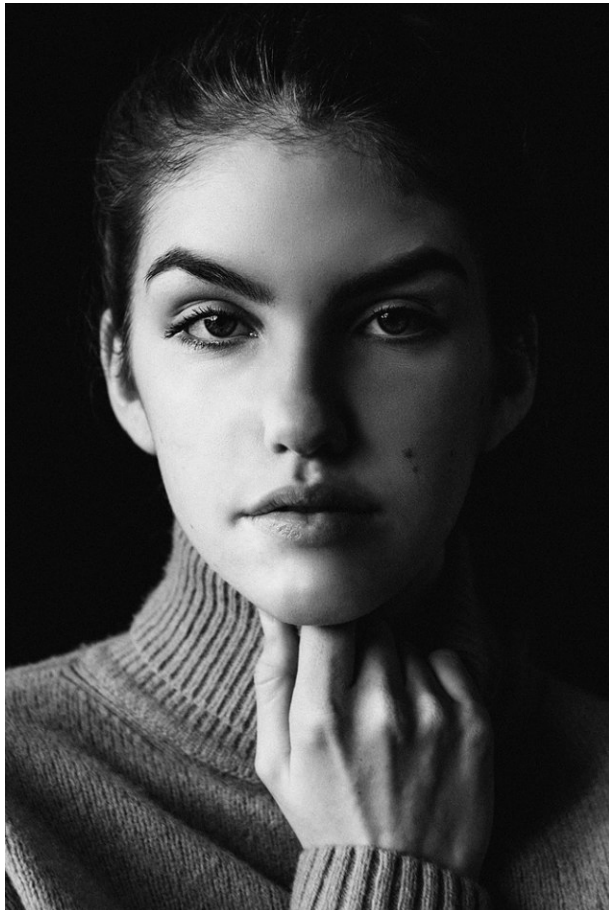

FLORA

T: +43 1 586 90 27

office@stellamodels.com

www.stellamodels.com

—
STELLA
MODELS
×