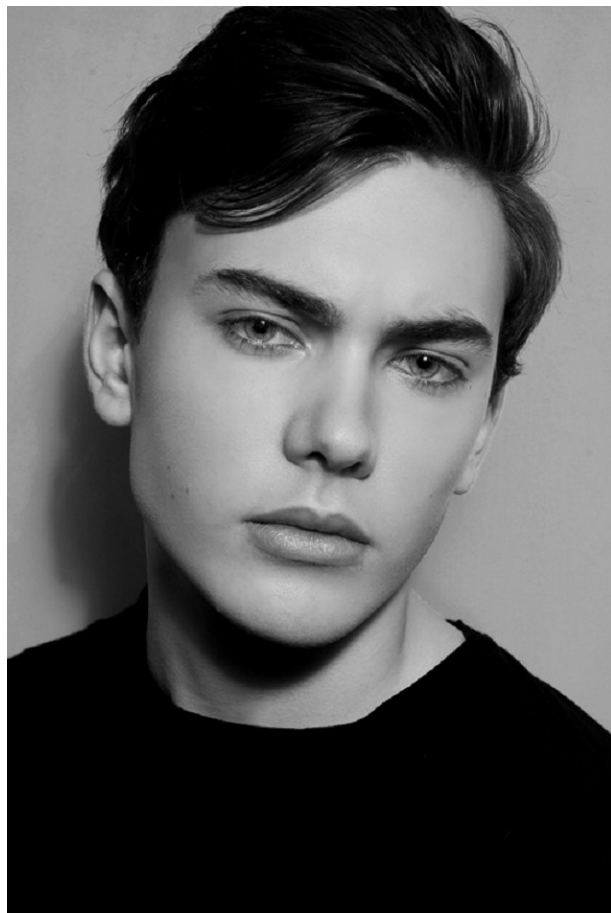

CLEMENS SCHWAHA

T: +43 1 586 90 27

office@stellamodels.com

www.stellamodels.com

—
STELLA
MODELS
×