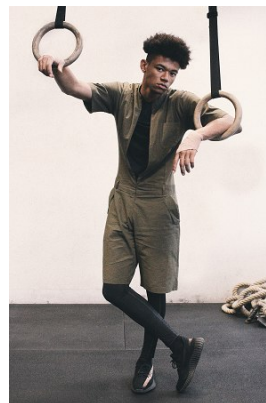

office@stellamodels.com

www.stellamodels.com

HEIGHT
186

CHEST
92

WAIST
74

SHOES
44

HAIR
BLACK

EYES
BLUE/GREY