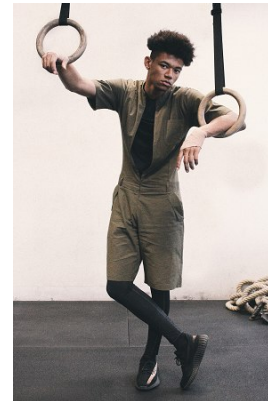

*office@stellamodels.com*

[www.stellamodels.com](http://www.stellamodels.com)

HEIGHT	CHEST	WAIST	SHOES	HAIR	EYES
190	92	76	44	BLACK	BLUE/GREY