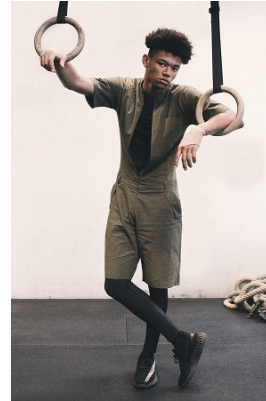

www.stellamodels.com

—
**STELLA
MODELS**
×

HEIGHT
186

CHEST
92

WAIST
74

SHOES
44

HAIR
BLACK

EYES
BLUE/GREY