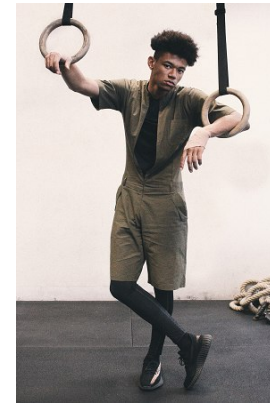

office@stellamodels.com

www.stellamodels.com

HEIGHT	CHEST	WAIST	SHOES	HAIR	EYES
190	92	76	44	BLACK	BLUE/GREY