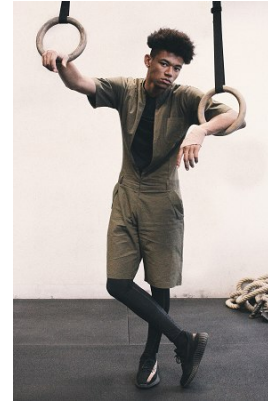

office@stellamodels.com

www.stellamodels.com

HEIGHT
186

CHEST
92

WAIST
74

SHOES
44

HAIR
BLACK

EYES
BLUE/GREY