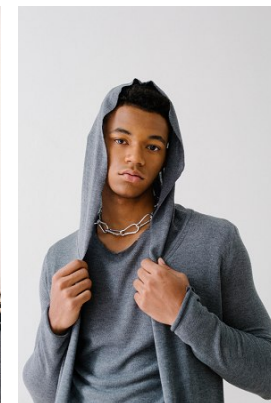

office@stellamodels.com

www.stellamodels.com

HEIGHT
186

CHEST
92

WAIST
74

SHOES
44

HAIR
BLACK

EYES
BLUE/GREY