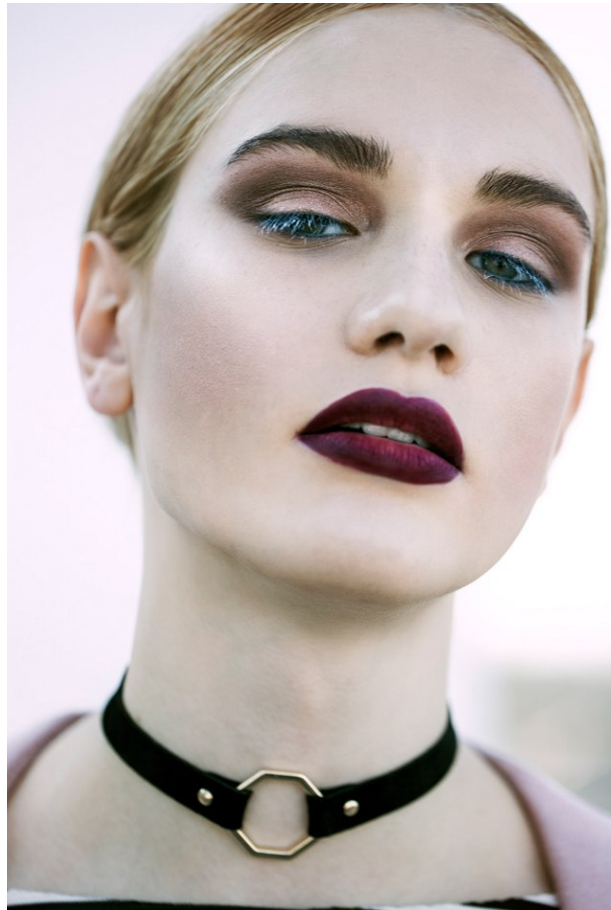

ROXANA

T: +43 1 586 90 27

office@stellamodels.com

www.stellamodels.com

—
STELLA
MODELS
×