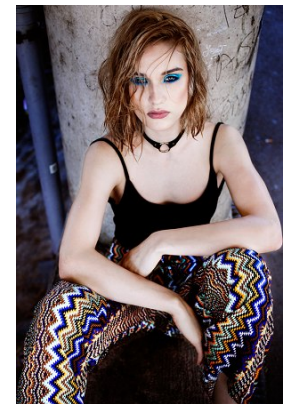

[www.stellamodels.com](http://www.stellamodels.com)

—  
STELLA  
MODELS  
×

HEIGHT	BUST	DRESS	WAIST	HIPS	SHOES	HAIR	EYES
175	85	34	66	93	40.5	BROWN	GREEN