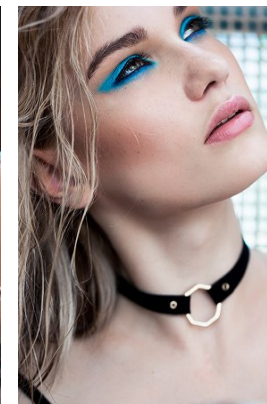

—
STELLA
MODELS

www.stellamodels.com

HEIGHT	BUST	DRESS	WAIST	HIPS	SHOES	HAIR	EYES
175	85	34	66	93	40.5	BROWN	GREEN