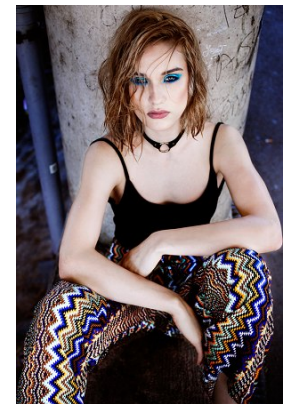

www.stellamodels.com

—
STELLA
MODELS
×

| | | | | | | | |
|--------|------|-------|-------|------|-------|-------|-------|
| HEIGHT | BUST | DRESS | WAIST | HIPS | SHOES | HAIR | EYES |
| 175 | 84 | 34 | 66 | 94 | 40.5 | BROWN | GREEN |