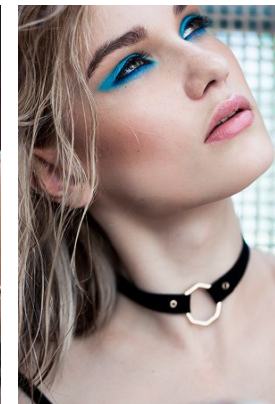

www.stellamodels.com

—
STELLA
MODELS
×

HEIGHT	BUST	DRESS	WAIST	HIPS	SHOES	HAIR	EYES
175	84	34	66	94	40.5	BROWN	GREEN