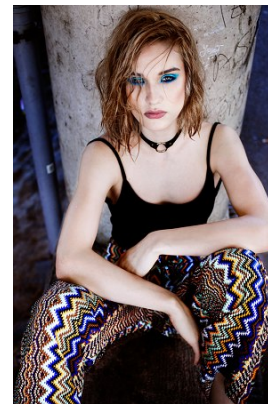

www.stellamodels.com

—
STELLA
MODELS
×

| | | | | | | | |
|--------|------|-------|-------|------|-------|-------|-------|
| HEIGHT | BUST | DRESS | WAIST | HIPS | SHOES | HAIR | EYES |
| 175 | 84 | 34 | 66 | 94 | 40.5 | BROWN | GREEN |