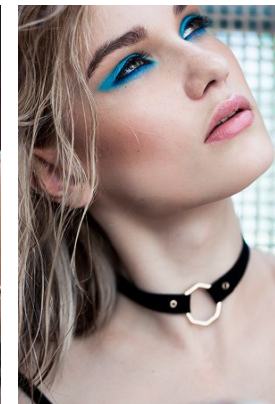

[www.stellamodels.com](http://www.stellamodels.com)

—  
STELLA  
MODELS  
×

HEIGHT	BUST	DRESS	WAIST	HIPS	SHOES	HAIR	EYES
175	85	34	66	93	40.5	BROWN	GREEN