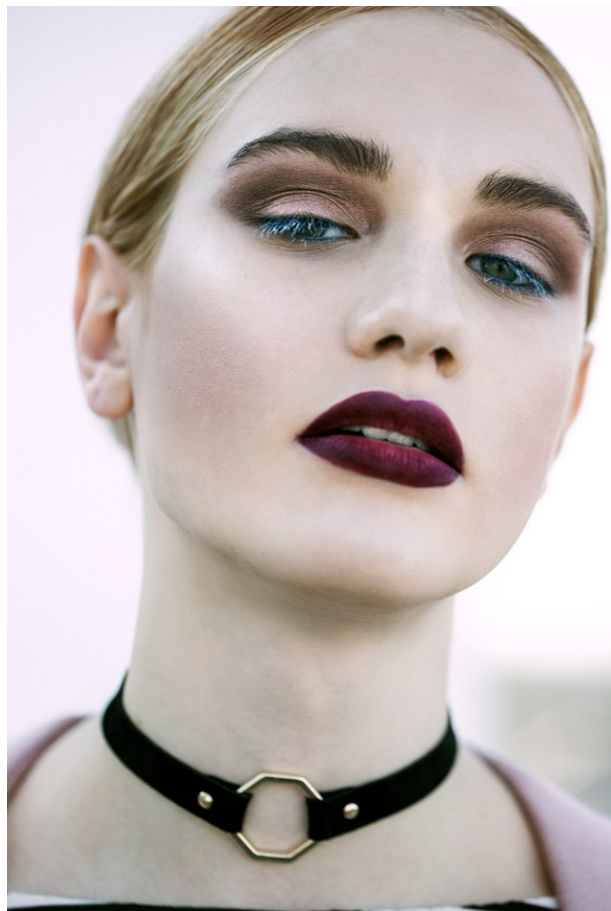

ROXANA

T: +43 1 586 90 27

office@stellamodels.com

—
STELLA
MODELS

www.stellamodels.com