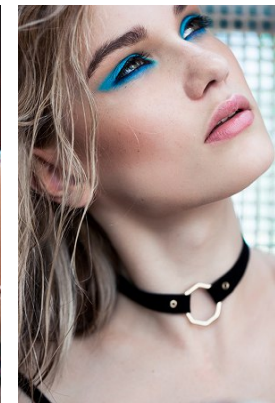

www.stellamodels.com

—
STELLA
MODELS
×

HEIGHT	BUST	DRESS	WAIST	HIPS	SHOES	HAIR	EYES
175	85	34	66	93	40.5	BROWN	GREEN