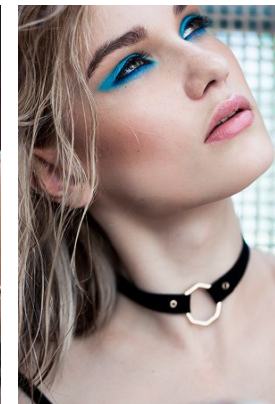

www.stellamodels.com

—
STELLA
MODELS
×

HEIGHT	BUST	DRESS	WAIST	HIPS	SHOES	HAIR	EYES
175	85	34	66	93	40.5	BROWN	GREEN