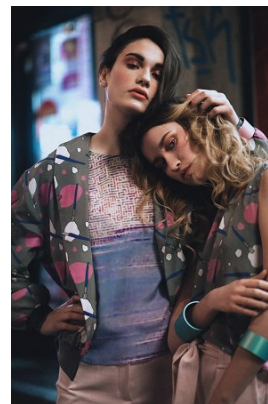

—
STELLA
MODELS

www.stellamodels.com

HEIGHT	BUST	DRESS	WAIST	HIPS	SHOES	HAIR	EYES
175	85	34	66	93	40.5	BROWN	GREEN