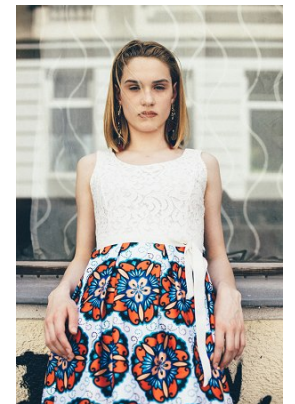

www.stellamodels.com

—
STELLA
MODELS
×

| | | | | | | | |
|--------|------|-------|-------|------|-------|-------|-------|
| HEIGHT | BUST | DRESS | WAIST | HIPS | SHOES | HAIR | EYES |
| 175 | 84 | 34 | 66 | 94 | 40.5 | BROWN | GREEN |