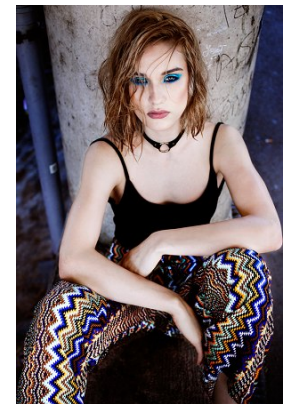

www.stellamodels.com

—
STELLA
MODELS
×

HEIGHT	BUST	DRESS	WAIST	HIPS	SHOES	HAIR	EYES
175	84	34	66	94	40.5	BROWN	GREEN