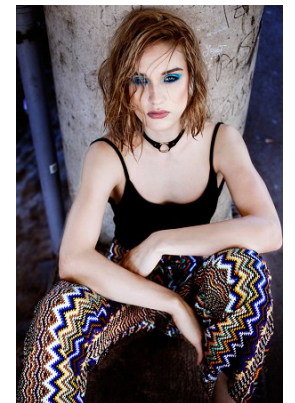

www.stellamodels.com

—
STELLA
MODELS
×

HEIGHT	BUST	DRESS	WAIST	HIPS	SHOES	HAIR	EYES
175	85	34	66	93	40.5	BROWN	GREEN