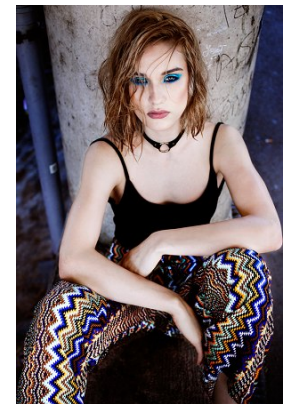

www.stellamodels.com

—
STELLA
MODELS
×

HEIGHT	BUST	DRESS	WAIST	HIPS	SHOES	HAIR	EYES
175	85	34	66	93	40.5	BROWN	GREEN