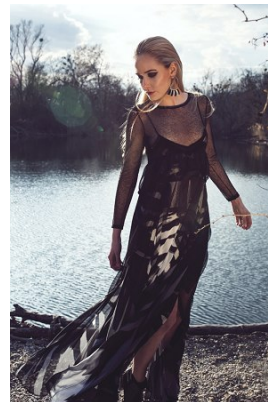

office@stellamodels.com

www.stellamodels.com

HEIGHT	BUST	DRESS	WAIST	HIPS	SHOES	HAIR	EYES
176	84	34-36	61	91	40.5	BLONDE	BLUE/GREEN