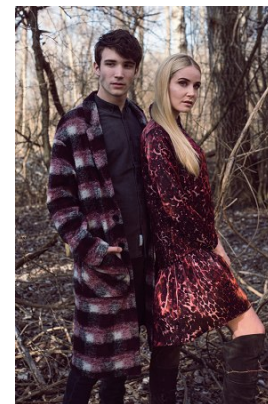

www.stellamodels.com

—
STELLA
MODELS
×

HEIGHT	BUST	DRESS	WAIST	HIPS	SHOES	HAIR	EYES
176	84	34-36	61	91	40.5	BLONDE	BLUE/GREEN