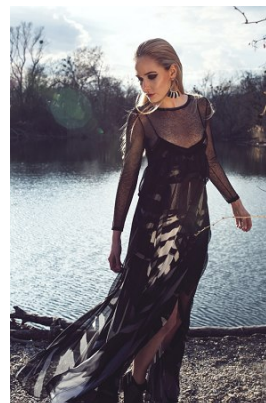

office@stellamodels.com

www.stellamodels.com

HEIGHT	BUST	DRESS	WAIST	HIPS	SHOES	HAIR	EYES
176	84	34-36	61	91	40.5	BLONDE	BLUE/GREEN