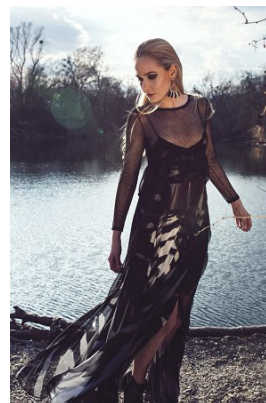

—
STELLA
MODELS
×

www.stellamodels.com

HEIGHT	BUST	DRESS	WAIST	HIPS	SHOES	HAIR	EYES
176	84	34-36	61	91	40.5	BLONDE	BLUE/GREEN