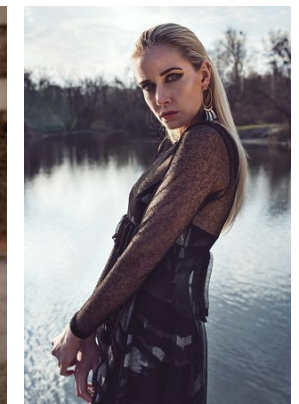

www.stellamodels.com

—
STELLA
MODELS
×

HEIGHT	BUST	DRESS	WAIST	HIPS	SHOES	HAIR	EYES
176	84	34-36	61	91	40.5	BLONDE	BLUE/GREEN