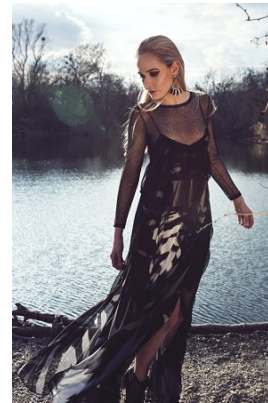

www.stellamodels.com

—
STELLA
MODELS
×

HEIGHT	BUST	DRESS	WAIST	HIPS	SHOES	HAIR	EYES
176	84	34-36	61	91	40.5	BLONDE	BLUE/GREEN