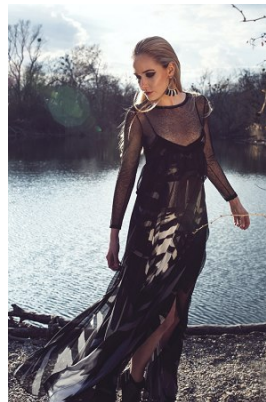

[www.stellamodels.com](http://www.stellamodels.com)

—  
STELLA  
MODELS  
×

|        |      |       |       |      |       |        |            |
|--------|------|-------|-------|------|-------|--------|------------|
| HEIGHT | BUST | DRESS | WAIST | HIPS | SHOES | HAIR   | EYES       |
| 176    | 84   | 34-36 | 61    | 91   | 40.5  | BLONDE | BLUE/GREEN |