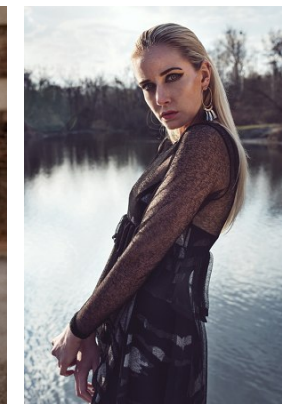

office@stellamodels.com

www.stellamodels.com

HEIGHT	BUST	DRESS	WAIST	HIPS	SHOES	HAIR	EYES
176	84	34-36	61	91	40.5	BLONDE	BLUE/GREEN