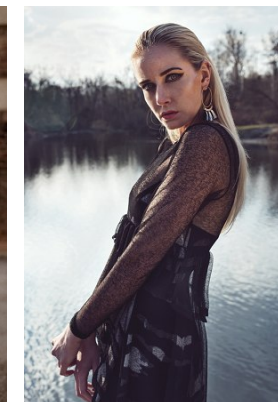

office@stellamodels.com

www.stellamodels.com

HEIGHT	BUST	DRESS	WAIST	HIPS	SHOES	HAIR	EYES
176	84	34-36	61	91	40.5	BLONDE	BLUE/GREEN