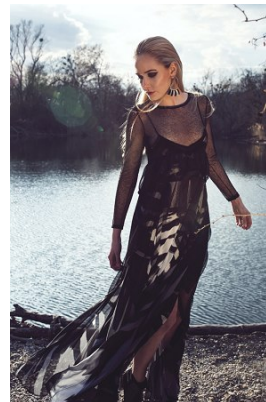

office@stellamodels.com

www.stellamodels.com

HEIGHT	BUST	DRESS	WAIST	HIPS	SHOES	HAIR	EYES
176	84	34-36	61	91	40.5	BLONDE	BLUE/GREEN