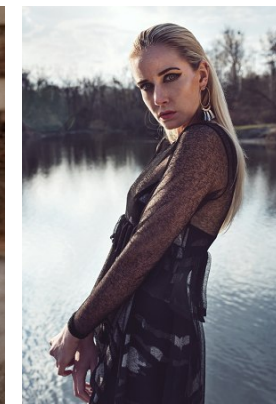

office@stellamodels.com

www.stellamodels.com

HEIGHT	BUST	DRESS	WAIST	HIPS	SHOES	HAIR	EYES
176	84	34-36	61	91	40.5	BLONDE	BLUE/GREEN