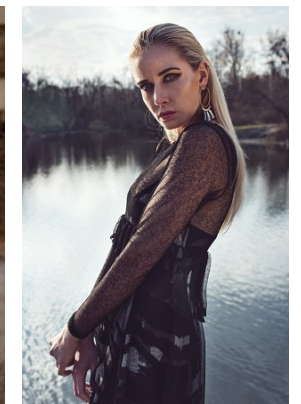

www.stellamodels.com

—
STELLA
MODELS
×

HEIGHT	BUST	DRESS	WAIST	HIPS	SHOES	HAIR	EYES
176	84	34-36	61	91	40.5	BLONDE	BLUE/GREEN