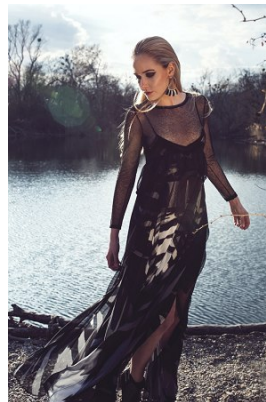

office@stellamodels.com

www.stellamodels.com

HEIGHT	BUST	DRESS	WAIST	HIPS	SHOES	HAIR	EYES
176	84	34-36	61	91	40.5	BLONDE	BLUE/GREEN