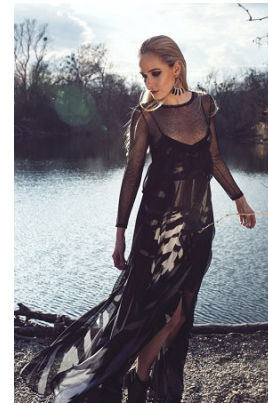

www.stellamodels.com

—
STELLA
MODELS
×

HEIGHT	BUST	DRESS	WAIST	HIPS	SHOES	HAIR	EYES
176	84	34-36	61	91	40.5	BLONDE	BLUE/GREEN