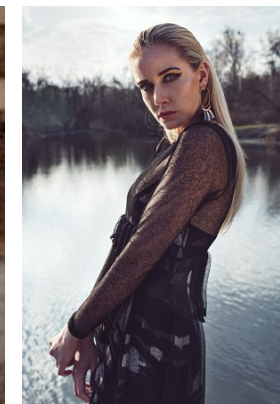

office@stellamodels.com

www.stellamodels.com

HEIGHT	BUST	DRESS	WAIST	HIPS	SHOES	HAIR	EYES
176	84	34-36	61	91	40.5	BLONDE	BLUE/GREEN