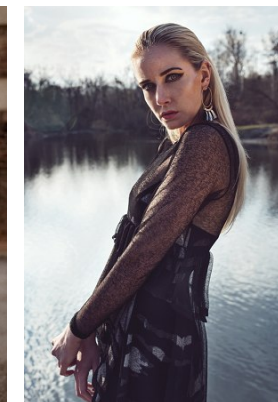

—
STELLA
MODELS
×

www.stellamodels.com

HEIGHT	BUST	DRESS	WAIST	HIPS	SHOES	HAIR	EYES
176	84	34-36	61	91	40.5	BLONDE	BLUE/GREEN