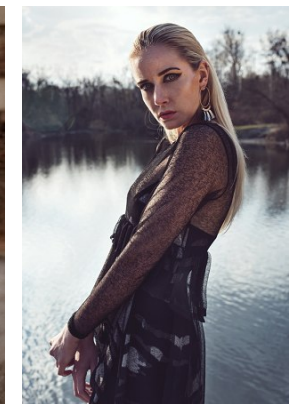

[www.stellamodels.com](http://www.stellamodels.com)

—  
STELLA  
MODELS  
×

HEIGHT	BUST	DRESS	WAIST	HIPS	SHOES	HAIR	EYES
176	84	34-36	61	91	40.5	BLONDE	BLUE/GREEN