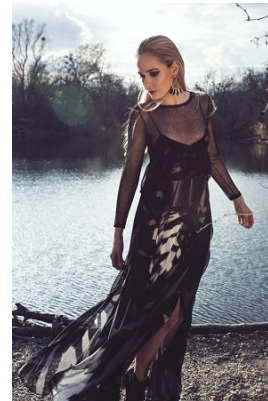

[www.stellamodels.com](http://www.stellamodels.com)

—  
STELLA  
MODELS  
×

HEIGHT	BUST	DRESS	WAIST	HIPS	SHOES	HAIR	EYES
176	84	34-36	61	91	40.5	BLONDE	BLUE/GREEN