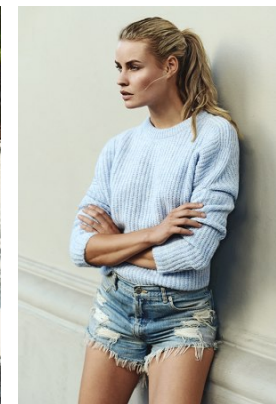

—
STELLA
MODELS
×

www.stellamodels.com

HEIGHT	BUST	WAIST	HIPS	SHOES	HAIR	EYES
178	86	62	94	41	BLONDE	GREEN