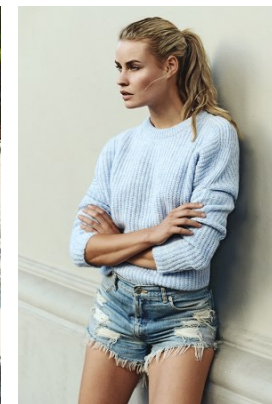

www.stellamodels.com

—
STELLA
MODELS
×

HEIGHT	BUST	WAIST	HIPS	SHOES	HAIR	EYES
178	86	62	94	41	BLONDE	GREEN