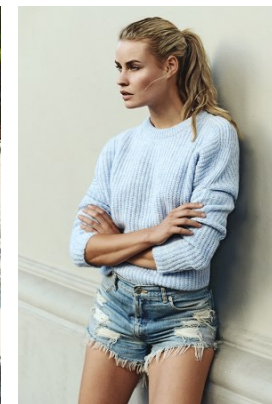

[www.stellamodels.com](http://www.stellamodels.com)

—  
STELLA  
MODELS  
×

HEIGHT	BUST	WAIST	HIPS	SHOES	HAIR	EYES
178	86	62	94	41	BLONDE	GREEN