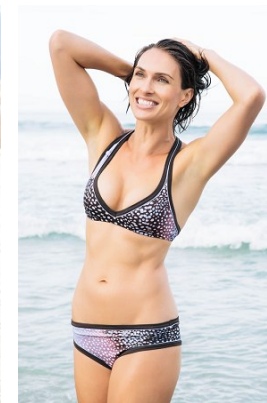

www.stellamodels.com

—
STELLA
MODELS
×

HEIGHT	BUST	WAIST	HIPS	SHOES	HAIR	EYES
179	86	70	91	40	BROWN	GREEN