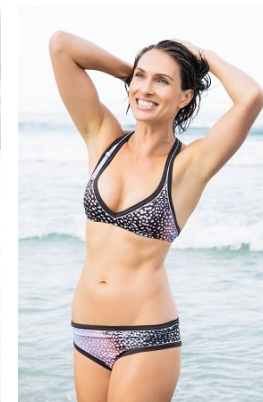

www.stellamodels.com

—
STELLA
MODELS
×

HEIGHT	BUST	WAIST	HIPS	SHOES	HAIR	EYES
179	86	70	91	40	BROWN	GREEN