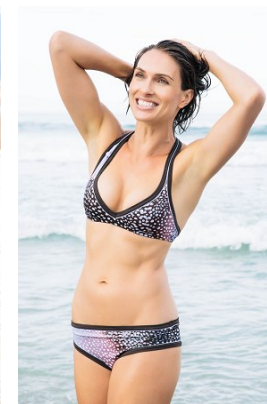

—  
STELLA  
MODELS  
×

[www.stellamodels.com](http://www.stellamodels.com)

HEIGHT	BUST	WAIST	HIPS	SHOES	HAIR	EYES
179	86	70	91	40	BROWN	GREEN