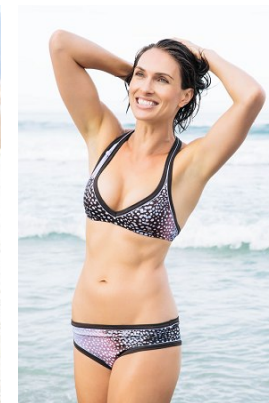

www.stellamodels.com

—
STELLA
MODELS
×

HEIGHT	BUST	WAIST	HIPS	SHOES	HAIR	EYES
179	86	70	91	40	BROWN	GREEN