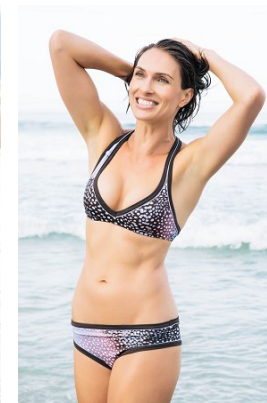

[www.stellamodels.com](http://www.stellamodels.com)

—  
STELLA  
MODELS  
×

HEIGHT	BUST	WAIST	HIPS	SHOES	HAIR	EYES
179	86	70	91	40	BROWN	GREEN