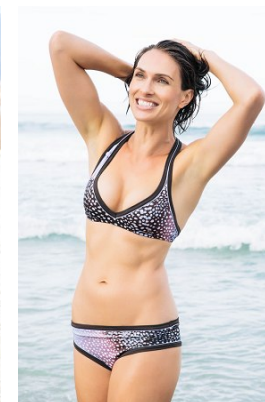

[www.stellamodels.com](http://www.stellamodels.com)

—  
STELLA  
MODELS  
×

HEIGHT	BUST	WAIST	HIPS	SHOES	HAIR	EYES
179	86	70	91	40	BROWN	GREEN