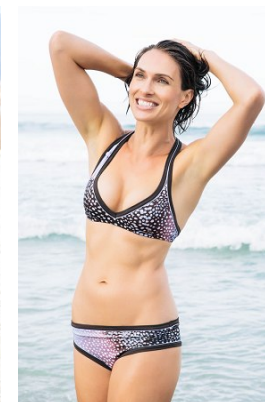

www.stellamodels.com

—
STELLA
MODELS
×

HEIGHT	BUST	WAIST	HIPS	SHOES	HAIR	EYES
179	86	70	91	40	BROWN	GREEN