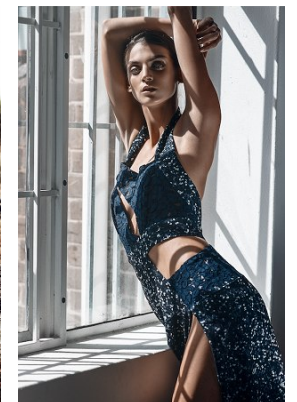

www.stellamodels.com

—
STELLA
MODELS
×

HEIGHT	BUST	DRESS	WAIST	HIPS	SHOES	HAIR	EYES
180	81	36-38	65	89	40.5	DARK BROWN	BLUE/GREEN