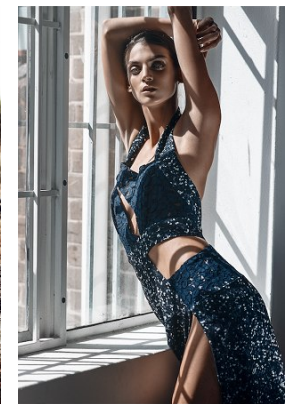

[www.stellamodels.com](http://www.stellamodels.com)

—  
STELLA  
MODELS  
×

HEIGHT	BUST	DRESS	WAIST	HIPS	SHOES	HAIR	EYES
180	81	36-38	65	89	40.5	DARK BROWN	BLUE/GREEN