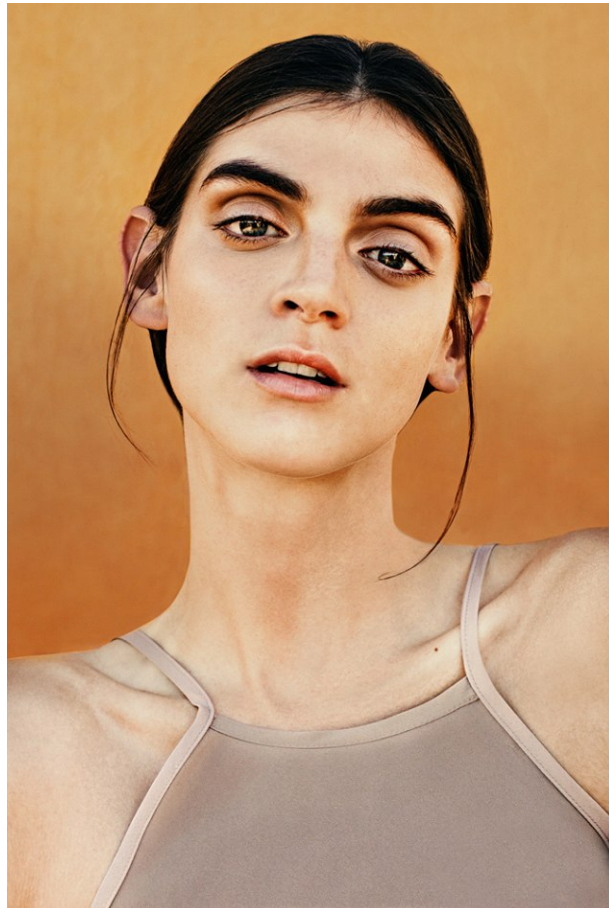

ALEXA CORLETT

T: +43 1 586 90 27

office@stellamodels.com

www.stellamodels.com

—
STELLA
MODELS
×