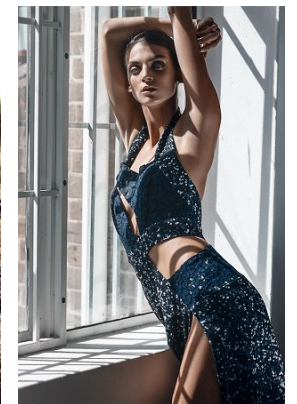

www.stellamodels.com

—
STELLA
MODELS
×

HEIGHT	BUST	DRESS	WAIST	HIPS	SHOES	HAIR	EYES
180	81	36-38	65	89	40.5	DARK BROWN	BLUE/GREEN