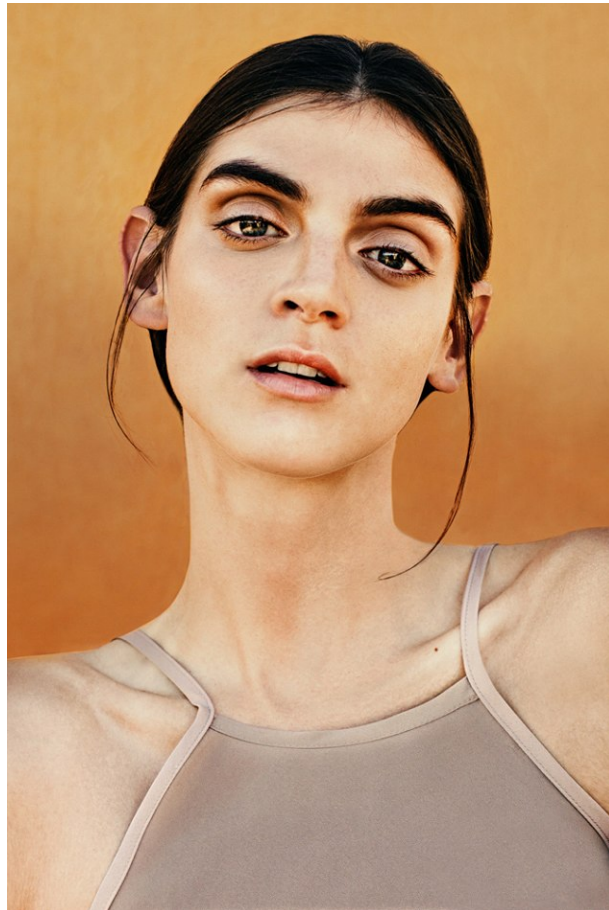

ALEXA CORLETT

T: +43 1 586 90 27

office@stellamodels.com

www.stellamodels.com

—
STELLA
MODELS
×