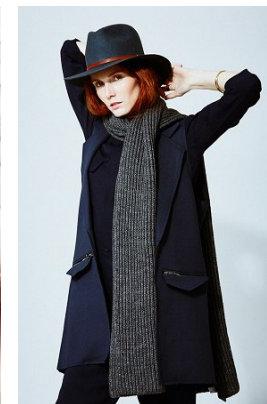

[www.stellamodels.com](http://www.stellamodels.com)

—  
STELLA  
MODELS  
×

KAT VAN DUINEN

HEIGHT	BUST	DRESS	WAIST	HIPS	SHOES	HAIR	EYES
177	81	36	60	90	39.5	RED	BLUE/GREEN