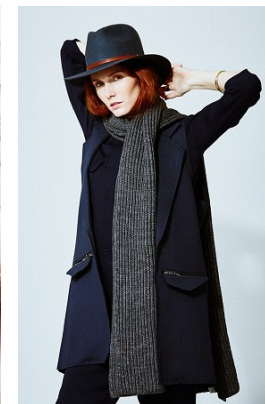

www.stellamodels.com

—
STELLA
MODELS
×

KAT VAN DUINEN

HEIGHT	BUST	DRESS	WAIST	HIPS	SHOES	HAIR	EYES
177	81	36	60	90	39.5	RED	BLUE/GREEN