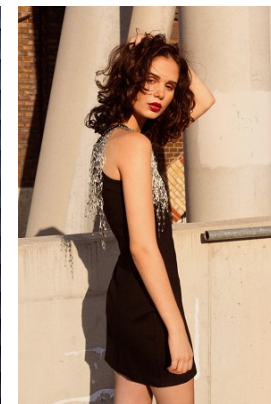

—
STELLA
MODELS

www.stellamodels.com

HEIGHT	BUST	DRESS	WAIST	HIPS	SHOES	HAIR	EYES
176	77	34-36	59	87	38	BROWN	BROWN