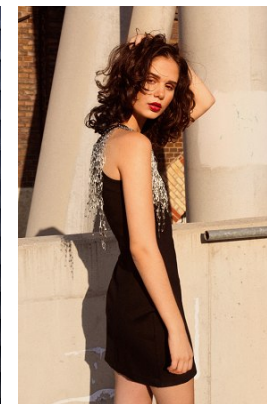

—
STELLA
MODELS

www.stellamodels.com

HEIGHT	BUST	DRESS	WAIST	HIPS	SHOES	HAIR	EYES
176	77	34-36	59	87	38	BROWN	BROWN