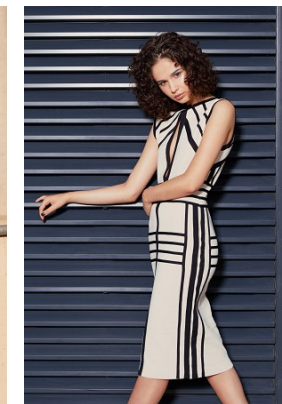

—
STELLA
MODELS

www.stellamodels.com

HEIGHT	BUST	DRESS	WAIST	HIPS	SHOES	HAIR	EYES
176	77	34-36	59	87	38	BROWN	BROWN