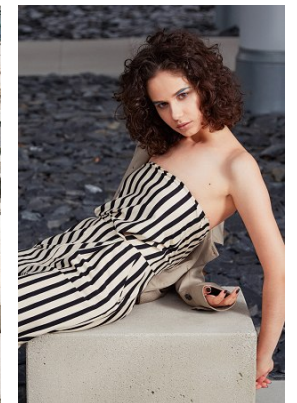

www.stellamodels.com

—
STELLA
MODELS
×

HEIGHT	BUST	DRESS	WAIST	HIPS	SHOES	HAIR	EYES
176	78	34-36	59	90	38	BROWN	BROWN