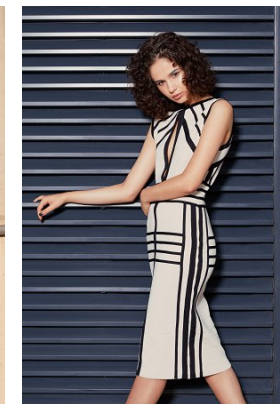

—
STELLA
MODELS

www.stellamodels.com

HEIGHT	BUST	DRESS	WAIST	HIPS	SHOES	HAIR	EYES
176	77	34-36	59	87	38	BROWN	BROWN