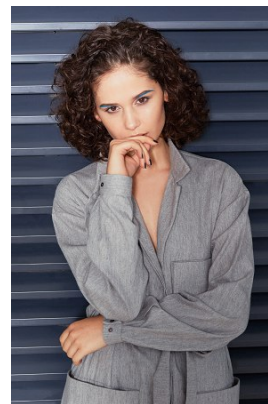

—
STELLA
MODELS

www.stellamodels.com

HEIGHT	BUST	DRESS	WAIST	HIPS	SHOES	HAIR	EYES
176	77	34-36	59	87	38	BROWN	BROWN