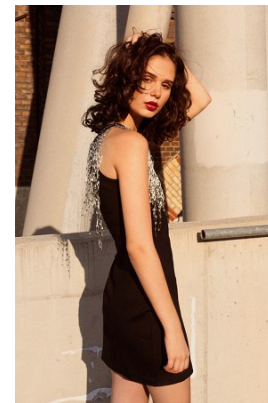

www.stellamodels.com

—
STELLA
MODELS
×

HEIGHT	BUST	DRESS	WAIST	HIPS	SHOES	HAIR	EYES
176	78	34-36	59	90	38	BROWN	BROWN