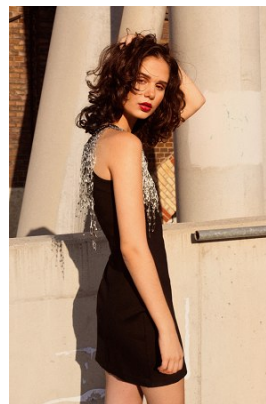

—
STELLA
MODELS

www.stellamodels.com

HEIGHT	BUST	DRESS	WAIST	HIPS	SHOES	HAIR	EYES
176	78	34-36	59	90	38	BROWN	BROWN