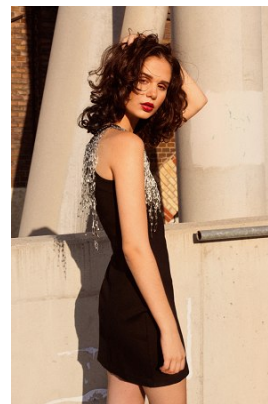

—
STELLA
MODELS

www.stellamodels.com

HEIGHT	BUST	DRESS	WAIST	HIPS	SHOES	HAIR	EYES
176	78	34-36	59	90	38	BROWN	BROWN