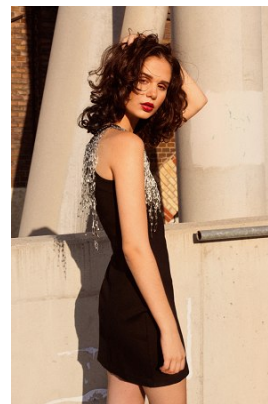

—  
STELLA  
MODELS

[www.stellamodels.com](http://www.stellamodels.com)

HEIGHT	BUST	DRESS	WAIST	HIPS	SHOES	HAIR	EYES
176	78	34-36	59	90	38	BROWN	BROWN