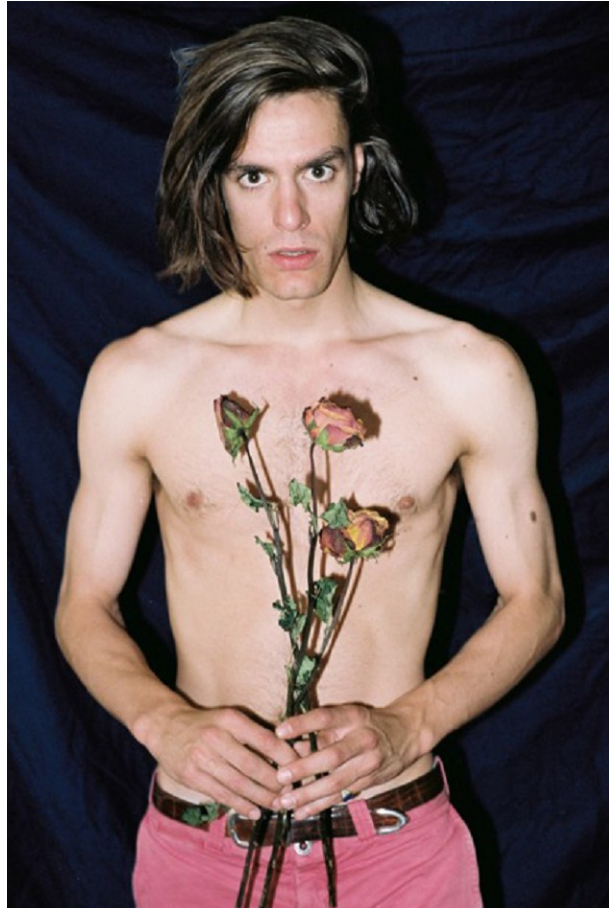

FREDERIC

T: +43 1 586 90 27

office@stellamodels.com

www.stellamodels.com

—
STELLA
MODELS
×