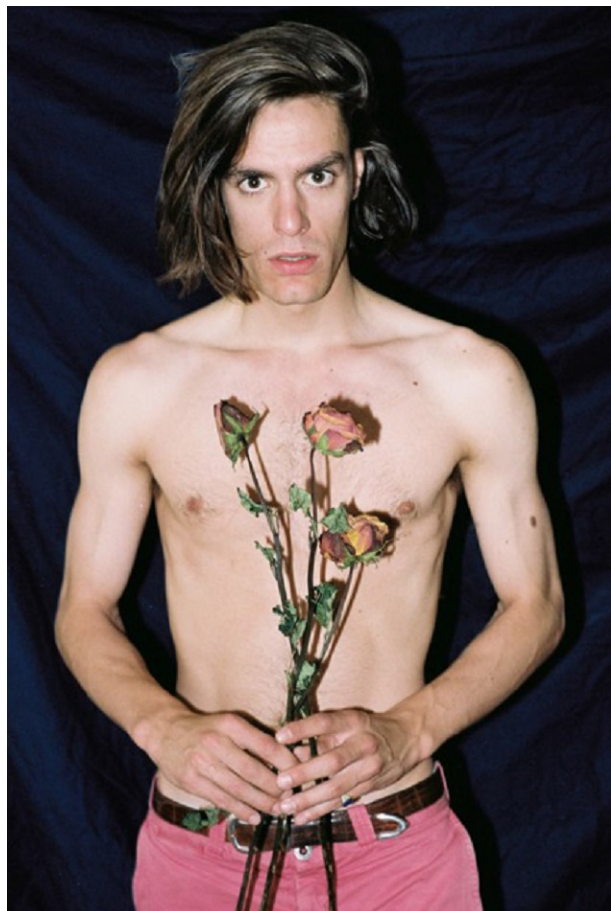

FREDERIC

T: +43 1 586 90 27

office@stellamodels.com

www.stellamodels.com

—
STELLA
MODELS
×