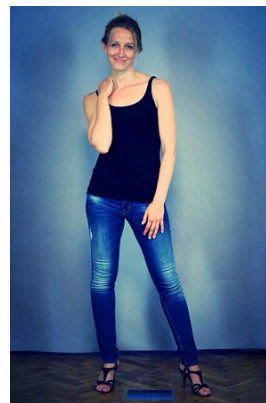

[www.stellamodels.com](http://www.stellamodels.com)

—  
STELLA  
MODELS  
×

HEIGHT	BUST	DRESS	WAIST	HIPS	SHOES	HAIR	EYES
170	84	36	76	97	38	BLONDE	GREEN