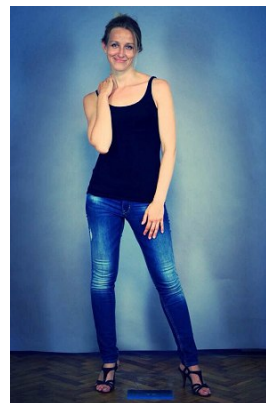

www.stellamodels.com

—
STELLA
MODELS
×

HEIGHT	BUST	DRESS	WAIST	HIPS	SHOES	HAIR	EYES
170	84	36	76	97	38	BLONDE	GREEN