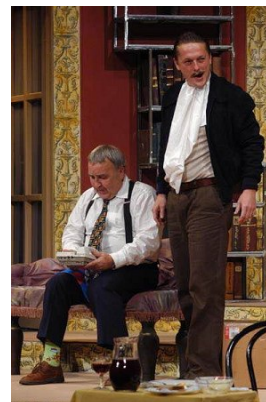

www.stellamodels.com

—
STELLA
MODELS
×

HEIGHT	CHEST	WAIST	SHOES	HAIR	EYES
181	113	101	42.5	DARK BLONDE	BLUE